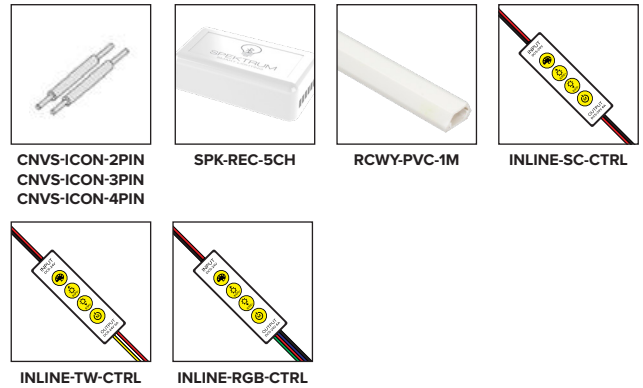

Features

- Available in Single Color, Tunable CCT, RGBW
- Ideal for backlighting semi-translucent materials
- Up to 2000 lumen output performance per sheet
- Available in 12"H x 24"W sheet size
- 1" x 1" (Single Color) / 2" x 1" (TW) / 6" x 2" (RGBW) cutting increments
- Cuttable on-site for an accurate fit
- 3M peel and stick backing for quick installation
- Built-in terminals ports make it easy to run power from any side
- Built-in 1/2" stand-offs spaced every 8 inches

Available CCT

Control Options

- Trulux Lighting Controllers
- Simple Select In-Line Control
- Spektrum App Controlled (Requires Spektrum Smart Receiver)

Listing / Ratings

TRULUX™ CANVAS LED Sheet - 24V

The Trulux Canvas Light Sheet is the ideal product for backlighting semi-transparent countertops and architectural features. Cut the 12"x24" sheet to size at the job site to achieve a perfect fit for your application. Built-in spacers help lift your material a half-inch off of the light sheet for a leveled and diffused effect.

Technical Information

Series	CNVS
Input Voltage	24V
CCT	3000K / 4000K / 5000K / TW / RGBW
CRI	90+
Wattage	20W per sheet
Lumens	up to 2050Lm per sheet
Max Run	96W
Cuttable	1"x1" (WW/WH/CW) / 2"x1" (TW) / 6"x2" (RGBW)
IP Rating	IP54 (unjacketed)
Dimmable	5-100%
Rating	cULus Listed
Rated Life	50,000 hrs

CANVAS LED SHEET ACCESSORIES

ITEM NUMBER	DESCRIPTION
CNVS-ICON-2PIN	19mm connector for single color - Qty 4
CNVS-ICON-3PIN	19mm connector for tunable cct - Qty 4
CNVS-ICON-5PIN	19mm connector for RGBW - Qty 4
SPK-REC-5CH	Spektrum Smart Receiver (App Controlled)
RCWY-PVC-1M	1m Plastic Wire Cover Raceway
INLINE-SC-CTRL	Simple Select In-line Controller (Single Color)
INLINE-TW-CTRL	Simple Select In-line Controller (Tunable)
INLINE-RGBW-CTRL	Simple Select In-line Controller (RGBW)