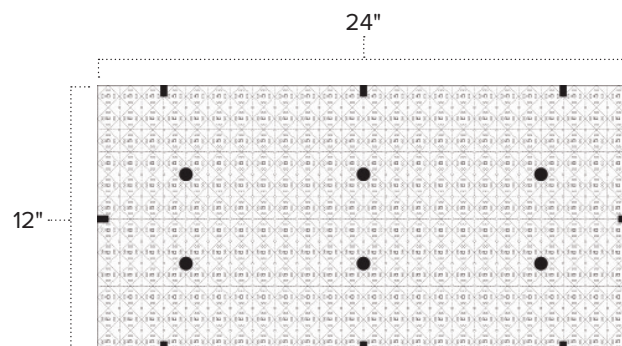

Features

- Available in Single Color, Tunable CCT, RGBW
- Ideal for backlighting semi-translucent materials
- Up to 2000 lumen output performance per sheet
- Available in 12"H x 24"W sheet size
- 1" x 1" (Single Color) / 2" x 1" (TW) / 6" x 2" (RGBW) cutting increments
- Cuttable on-site for an accurate fit
- 3M peel and stick backing for quick installation
- Built-in terminals ports make it easy to run power from any side
- Built-in 1/2" stand-offs spaced every 8 inches

Available CCT

Control Options

- Trulux Lighting Controllers
- Simple Select In-Line Control
- Spektrum App Controlled (Requires Spektrum Smart Receiver)

Listing / Ratings

TRULUX™ CANVAS LED Sheet - 24V

The Trulux Canvas Light Sheet is the ideal product for backlighting semi-transparent countertops and architectural features. Cut the 12"x24" sheet to size at the job site to achieve a perfect fit for your application. Built-in spacers help lift your material a half-inch off of the light sheet for a leveled and diffused effect.

Technical Information

Series	CNVS
Input Voltage	24V
CCT	3000K / 4000K / 5000K / TW / RGBW
CRI	90+
Wattage	20W per sheet
Lumens	up to 2050Lm per sheet
Max Run	96W
Cuttable	1"x1" (WW/WH/CW) / 2"x1" (TW) / 6"x2" (RGBW)
IP Rating	IP54 (unjacketed)
Dimmable	5-100%
Rating	cULus Listed
Rated Life	50,000 hrs

CANVAS LED SHEET ORDERING INFORMATION

ITEM NUMBER	VOLTAGE	CCT	LENGTH	LUMENS / SHEET	WATTAGE / SHEET	IP RATING	CRI	CUTTING
CNVS-WW-12X24	24V	3000K	12" X 24"	1925Lm	20W	IP54	90+	1" x 1"
CNVS-WH-12X24	24V	4000K	12" X 24"	2000Lm	20W	IP54	90+	1" x 1"
CNVS-CW-12X24	24V	5000K	12" X 24"	2050Lm	20W	IP54	90+	1" x 1"
CNVS-TW-12X24	24V	2700-6000K	12" X 24"	1800Lm	20W	IP54	90+	2" x 1"
CNVS-RGBW-12X24	24V	RGBW	12" X 24"	1000Lm	20W	IP54	90+	6" x 2"