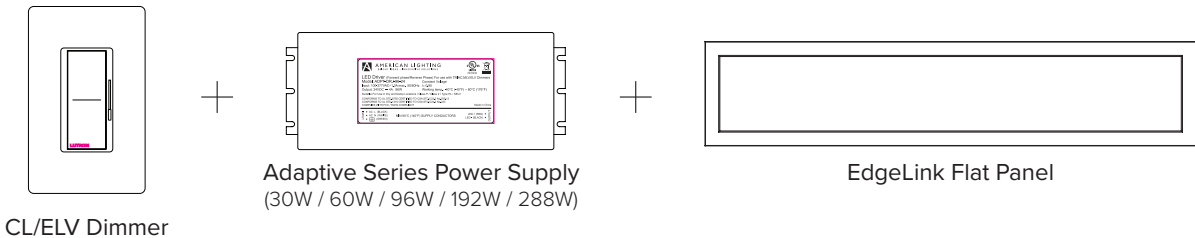

EdgeLink fixtures include: (1) 6' 20AWG Connector Wire with mounting tack nails / (1) End-to-end linking connector
(1) Magnetic mounting plate with mounting screws

EdgeLink Accessories

Adaptive Series Power Supply

- ADPT-DRJ-30-24** (30W)
- ADPT-DRJ-60-24** (60W)
- ADPT-DRJ-96-24** (96W)
- ADPT-DRJ-192-24** (192W)
- ADPT-DRJ-288-24** (288W)

12ft 20AWG Power Connector Wire

EDGE-CONKIT-12 (12ft / White)

Interconnectable Linking Cables

- EDGE-EX6-WH** (6" / White)
- EDGE-EX12-WH** (12" / White)
- EDGE-EX24-WH** (24" / White)

Primary Side Dimming Set-up

Smart Receiver Set-up