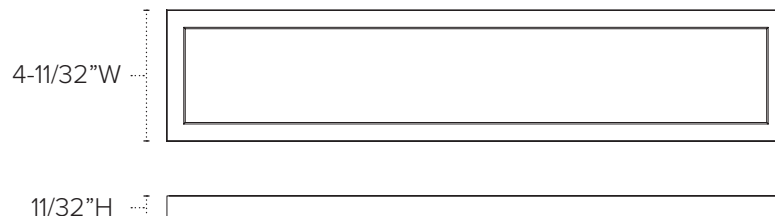

Listing / Ratings

EdgeLink Flat Panel - 24V

Super low-profile, 90+ CRI LED flat panel fixtures are available in four sizes with Warm White 3000K LED light. Link multiple panels with extension cables (jumpers) or connect directly with included inline connector to accommodate virtually any application. Dimmable with Trulux single color RF control systems and most CL and ELV dimmers.

Technical Information

Series	EDGE-WW
Input Voltage	24V DC
CCT	3000K
CRI	90+
Wattage	7W / 13W / 19W / 24W
Lumens	340Lm / 675Lm / 1000Lm / 1200Lm
Beam Angle	120°
Max Run	Dependent on driver (linkable up to 96W max)
Dimmable	15-100% (CL, ELV, TRIAC); 5-100% (Trulux)
Mounting	Surface mount
Rating	cETLus Listed (dry locations)
Rated Life	35,000 hrs