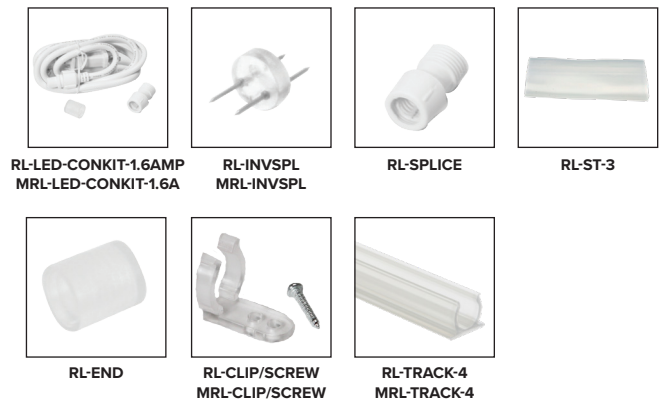

FLEXBRITE BULK REELS ACCESSORIES

ITEM NUMBER	DESCRIPTION
RL-LED-CONKIT-1.6AMP	5ft 1/2" diameter power connection kit w/Plug*
MRL-LED-CONKIT-1.6A	5ft 3/8" diameter power connection kit w/Plug*
RL-INVSP	1/2" diameter invisible splice connector
MRL-INVSP	3/8" diameter invisible splice connector
RL-SPLICE	1/2" diameter splice connector
RL-ST-3	Shrink tube (qty 10)
RL-END	1/2" diameter end caps (qty 10)
RL-CLIP/SCREW	1/2" diameter clear plastic mounting clips (qty 10)
MRL-CLIP/SCREW	3/8" diameter clear plastic mounting clips (qty 10)
RL-TRACK-4	1/2" diameter clear plastic mounting track (4)
MRL-TRACK-4	3/8" diameter clear plastic mounting track (4)