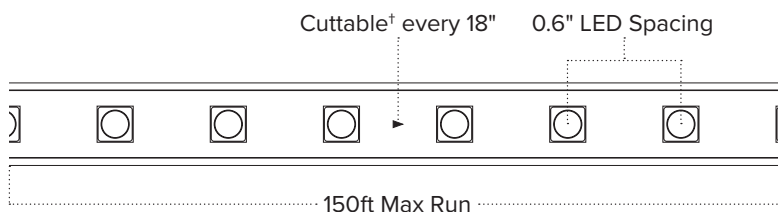

Technical Information

Series	H2
Input Voltage	120V AC
CCT	2700K / 5000K
CRI	82+ (2700K / 5000K)
Wattage	2.3W per ft
Lumens	Up to 180Lm per ft (see individual product)
Max Run	150 feet
Cutable	Every 18"
IP Rating	IP65**
Dimmable	10-100%*
Rating	cETLus Listed[†] for indoor/outdoor use
Rated Life	30,000 hrs

*Minimum loads may apply. Per the NEC, switched wall outlets cannot be used with wall dimmers.

**IP65 rated only when used with pre-attached molded power cord and end cap is either pre-attached or properly sealed with dielectric grease, silicone and shrink tube

[†]cETLus Listing is void if product is cut