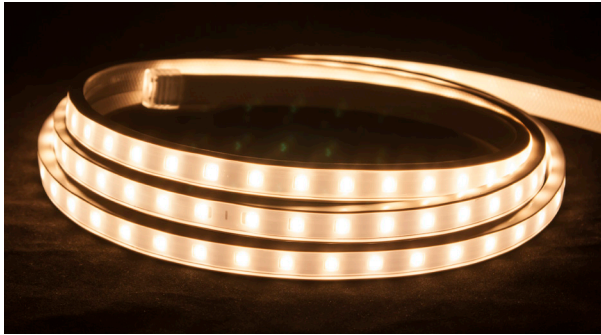

Warm White - 2700K
82+ CRI / Up to 145Lm/ft