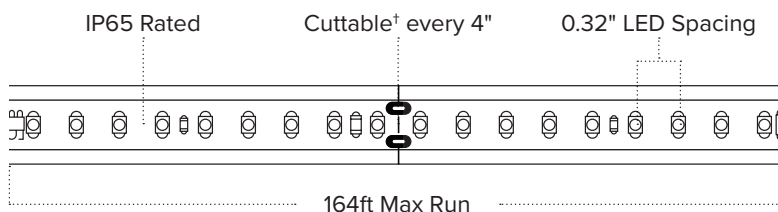

Features

- Up to 330 lumens per foot and 90+ CRI for 3000K (WW) and 5000K (WH) reels
- 120V reels consume only 4 watts per foot
- Dimmable with most CL and ELV dimmers
- Cuttable[†] every 4"
- Economical for larger installations - no need for a driver (164ft max run)
- cETLus Listed[†]
- Suitable for indoor and outdoor use
- 30,000 hours rated life

Available Colors

3000K 5000K

Dimming Options

- CL (10-100%)
- ELV (10-100%)

Listing / Ratings[†]

Hybrid 3 Reels - 120V

Superb light output for indoor and outdoor use. Parallel wiring in 4" cutting increments ensures that if one LED goes out, the rest of the LEDs continue to operate. Offering up to 330 lumens per foot, Hybrid 3 takes a noticeable jump in brightness over the previous version, making it an effective and energy efficient option for hospitality, home theater, and other various entertainment applications.

Technical Information

Series	120-H3
Input Voltage	120V AC
CCT	3000K / 5000K
CRI	90+
Wattage	4W per ft
Lumens	Up to 330Lm per ft
Max Run	164 feet
Cutttable	Every 4"
IP Rating	IP65**
Dimmable	10-100%*
Rating	cETLus Listed [†] for indoor/outdoor use
Rated Life	30,000 hrs

[†]cETLus Listing is void if product is cut

HYBRID 3 BULK REELS ORDERING INFORMATION

ITEM NUMBER	CCT	LENGTH	LUMENS / FT	WATTAGE / FT	IP RATING	CRI	CUTTING
120-H3-30	3000K	150 ft	315Lm / ft	4W / ft	IP65	90+	4" (102mm)
120-H3-50	5000K	150 ft	330Lm / ft	4W / ft	IP65	90+	4" (102mm)