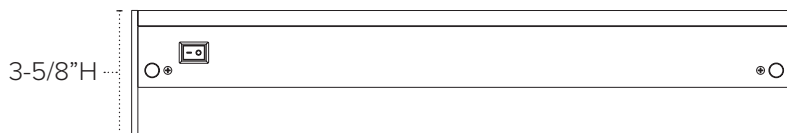

Technical Information

Series	ALC2
Input Voltage	120V AC, 60Hz
CCT	3000K
CRI	93+
Wattage	Up to 14W (see individual product)
Lumens	Up to 955Lm (see individual product)
Beam Angle	120°
Max Run	400W
Dimmable	5-100%
Mounting	Surface mount
Rating	cETLus Listed (dry location)
Rated Life	35,000 hrs