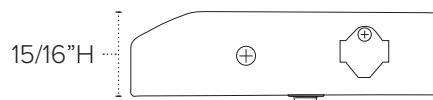

Technical Information

Series	ALC2
Input Voltage	120V AC, 60Hz
CCT	3000K
CRI	93+
Wattage	Up to 14W (see individual product)
Lumens	Up to 955Lm (see individual product)
Beam Angle	120°
Max Run	400W
Dimmable	5-100%
Mounting	Surface mount
Rating	cETLus Listed (dry location)
Rated Life	35,000 hrs