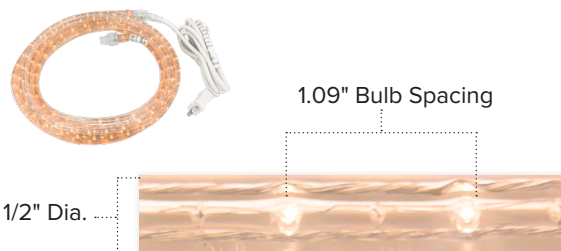

Incandescent Rope Light: CSA Kits

Features

- Line voltage - no drivers needed
- Dimmable 1-100%*
- CSA Listed†
- Suitable for indoor and outdoor use
- 25,000 hours rated life
- Sold as case quantities: 6ft & 10ft = CS10, 18ft = CS5, 50ft = CS4)

Available Color

Clear

Dimming Options

- Incandescent Dimmers (1-100%*)

Listing / Ratings†

Technical Information

Series	CSA-CL
Input Voltage	120V AC, 60Hz
CCT	2000K (Clear)
CRI	96+
Wattage	3W per ft
Lumens	4.6Lm per foot
Max Run	150 feet
Cutable	N/A
IP Rating	IP65** (uncut), void if cut
Dimmable	1-100%*
Rating	CSA Listed† for indoor/outdoor use
Rated Life	25,000 hrs

Ordering Information

CSA-CL-6	6ft Kit / 2000K / 1/2" diameter
CSA-CL-10	10ft Kit / 2000K / 1/2" diameter
CSA-CL-18	18ft Kit / 2000K / 1/2" diameter
CSA-CL-50	50ft Kit / 2000K / 1/2" diameter

Each kit includes incandescent rope light, removable 5ft power cord, removable end cap, and one mounting clip per foot of light. Incandescent Rope Light: CSA Kits (CSA-CL) are compatible with accessories from the Incandescent Rope Light Kits (042-CL series). Please visit www.AmericanLighting.com for more information.