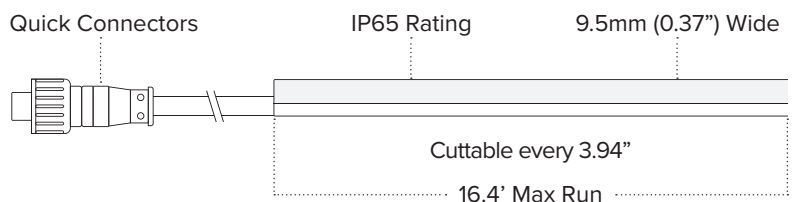

Features

- Fully encased design eliminates dotting and provides diffused lighting
- Eliminates the need for additional extrusion housings and lenses
- Features top-bend flexibility
- Cuttable every 3.94"
- Dimmable with ELV dimming drivers & Trulux Lighting controls
- Maximum runs up to 16.4 feet
- IP65 rating (encased) for indoor & outdoor use
- cULus Listed - 50,000 hours rated life

Listing / Ratings

MicroLux - 24V

Featuring fully encased tape light, MicroLux provides smooth evenly diffused light that eliminates the needs for additional extrusion housings and lenses. With light emitting from three sides, MicroLux is a unique product that can be used in small spaces, or be placed on in direct view to meet the needs of dynamic lighting installations.

Technical Information

Series	MLUX
Input Voltage	24V
CCT	3000K / 4000K / RGB
CRI	90+
Wattage	4.4W per ft
Lumens	up to 375Lm per ft
Max Run	16.4 ft
Cuttable	Every 3.94"
IP Rating	IP65 (Encased) Wet Location Rated
Dimmable	10-100%
Rating	cULus Listed
Rated Life	50,000 hrs