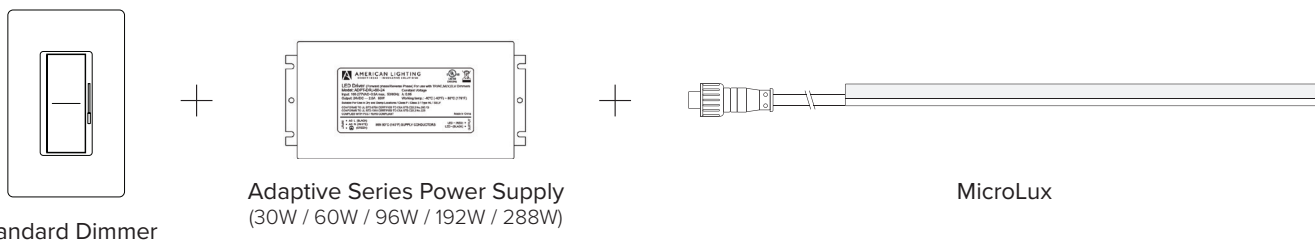

Primary Side Dimming Set-up (Single Color)