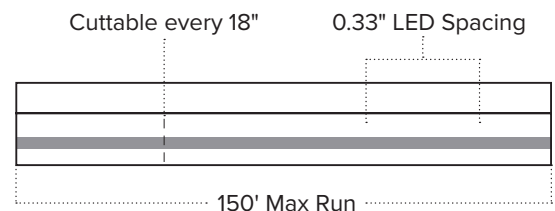

Technical Information

Series	MINI-P2-NF
Input Voltage	120V AC
CCT	2700K / 5000K / AY / BL / RE
CRI	78+ (2700K / 5000K)
Wattage	2.4W per ft
Lumens	Up to 63Lm per ft (see individual product)
Max Run	150 feet
Cutttable	Every 18"
IP Rating	IP65**
Dimmable	10-100%*
Rating	cETLus Listed†; Suitable for indoor/outdoor use
Rated Life	30,000 hrs

*Minimum loads may apply. Per the NEC, switched wall outlets cannot be used with wall dimmers

**IP65 rated only when used with pre-attached molded power cord and end cap is either pre-attached or properly sealed with dielectric grease, silicone and shrink tube

†cETLus Listing is void if product is cut