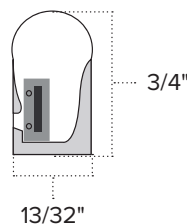

Features

- Low-profile high impact continuous line of light
- Color temperatures in 2700K and 5000K as well as single colors (Amber, Blue, and Red)
- Up to 63 Lumens per foot
- Consumes only 2.4W
- Dimmable 10-100%*
- Economical - up to 150ft run lengths without the need for a driver
- Sold as 150ft reels†
- cETLus Listed†
- Suitable for indoor and outdoor use
- 30,000 hours rated life

Available Colors

Dimming Options

- Standard Incandescent (10-100%*)
- Low-voltage magnetic (10-100%*)
- Low-voltage electronic (10-100%*)

Listing / Ratings†

Polar 2 Mini Neon Reels - 120V

Polar 2 Mini Neon delivers brilliant neon color in a smaller, more compact design. The flexible rubber housing and PVC lens are UV protected to ensure optimal performance over a 30,000 hour rated life. Easy to use, 120V plug-in design allows 150ft run lengths (ETL listing is void if reel is cut).

Technical Information

Series	MINI-P2-NF
Input Voltage	120V AC
CCT	2700K / 5000K / AY / BL / RE
CRI	78+ (2700K / 5000K)
Wattage	2.4W per ft
Lumens	Up to 63Lm per ft (see individual product)
Max Run	150 feet
Cutttable	Every 18"
IP Rating	IP65**
Dimmable	10-100%*
Rating	cETLus Listed†; Suitable for indoor/outdoor use
Rated Life	30,000 hrs

*Minimum loads may apply. Per the NEC, switched wall outlets cannot be used with wall dimmers

**IP65 rated only when used with pre-attached molded power cord and end cap is either pre-attached or properly sealed with dielectric grease, silicone and shrink tube

†cETLus Listing is void if product is cut