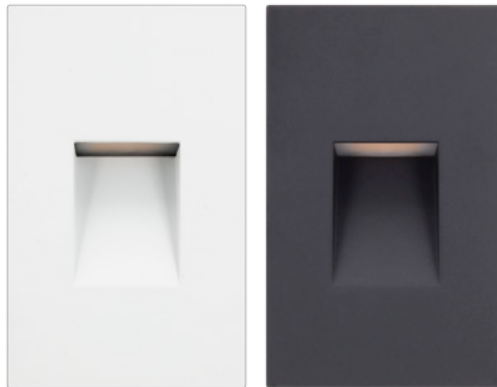

Features

- Available in multiple trim styles
- Each LED module includes 2 dedicated faceplates in white and black finish
- Vertical and horizontal install options
- Light module rated for wet locations (IP65)
- No rough-in kit required - mounts to standard depth single gang junction box (includes watertight gasket)
- cETLus Listed for indoor and outdoor use
- 30,000 hours rated life

Available Finishes

White

Black

Dimming Options

- TRIAC (10-100%)

Listing / Ratings

SGL4 Series Step Lights - 120V

Available in a 3000K warm white light, the SGL4 120V step lights are available in multiple trim styles featuring vertical and horizontal mounting options. Each fixture includes white and black faceplates for design flexibility and mounts to most standard junction boxes for easy installation.

Ordering Information

SGL4-120-30-VL	Vertical Louver - 120V / 2W / 3000K / 16Lm
SGL4-120-30-HL	Horizontal Louver - 120V / 2W / 3000K / 13Lm
SGL4-120-30-VS	Vertical Slot - 120V / 2W / 3000K / 60Lm
SGL4-120-30-HS	Horizontal Slot - 120V / 2W / 3000K / 68Lm
SGL4-120-30-OW	Open Window - 120V / 2W / 3000K / 30Lm

SGL4 Step Lights

VERTICAL LOUVER
SGL4-120-30-VL
 (120V / 3000K / 16Lm)

OPEN WINDOW
SGL4-120-30-OW
 (120V / 3000K / 30Lm)

VERTICAL SLOT
SGL4-120-30-VS
 (120V / 3000K / 60Lm)

HORIZONTAL LOUVER
SGL4-120-30-HL
 (120V / 3000K / 13Lm)