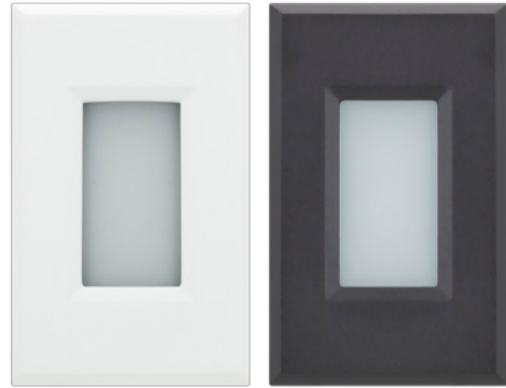

OPEN WINDOW
SGL4-120-30-OW
(120V / 3000K / 30Lm)