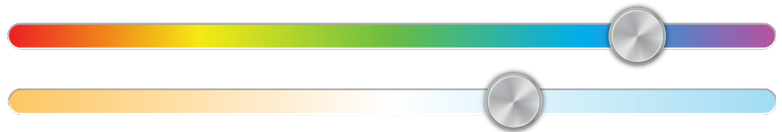

Features

- RGB + Tunable White (2700K to 6500K) color mixing capability with 90+ CRI
- Up to 950Lm output performance
- Bluetooth® hand-held remote for easy on/off operation with built-in presets (Sold separately)
- Features Bluetooth® Mesh Wireless Technology
- Sync & control multiple Spektrum Smart Lighting downlights & products
- No Hub or Gateway required
- Compatible with Voice Assistants Google Home & Amazon Alexa (Smart Hub Required)

Available CCT

RGB + Tunable CCT

Control Options

- Spektrum Smart Lighting™ App
- Requires IOS or Android Smart Device
- Spektrum Smart Switch™ (Sold Separately)
- Bluetooth Wall Mount Smart Switch

Listing / Ratings

SPEKTRUM RGBTW Downlights

New for 2019, the Spektrum RGBTW downlights offer convenient Bluetooth connectivity. Control your downlights wirelessly from the convenience of your tablet or phone with the Spektrum Smart Lighting App - Available on Google Play and the App Store. Featuring RGB and tunable white lighting technology, the Spektrum downlight offers a nearly endless array of vibrant colors making it perfect for special events or general, daily use.

Dimmable RGB Color Selection Featuring Tunable CCT

Technical Information

Series	SPK-DL
Input Voltage	100-130V AC, 60Hz
CCT	RGB + Tunable CCT (2700K-6500K)
CRI	90+
Wattage	13W (6") / 9W (4")
Lumens	950Lm (6") / 720Lm (4")
Beam Angle	100°
Dimmable	Via Spektrum Smart Lighting App or Smart Switch
Mounting	Recessed mount
Rating	cULus Listed, Damp location, FCC Compliant, Type IC
Rated Life	25,000 hrs