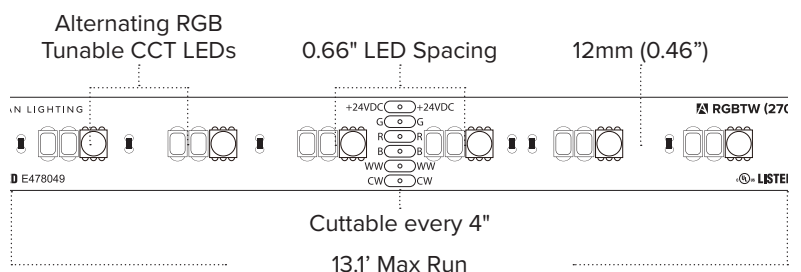

Features

- RGB + Tunable White (2700K to 6000K) color mixing capability with 94+ CRI
- Up to 360Lm output per foot while consuming only 7W per foot
- Includes wireless Bluetooth® hand-held remote for easy on/off operation with built-in presets
- Features Bluetooth® Mesh Wireless Technology
- Sync & control multiple Spektrum Smart Lighting tape light kits & products
- Ready to install 24V Kit with plug & play connection and additional tape light accessories

SPEKTRUM RGB+TW Tape Kit - 24V

Spektrum Smart Lighting by American Lighting is the all new Bluetooth Mesh product family that allows users to fully customize and control lighting for everyday use from the convenience of a smart device. The Spektrum RGB + Tunable CCT tape light kit is the ultimate option in color changing RGB linear lighting technology. With RGB+TW, not only do you have a virtually unlimited RGB palette of color combinations, you also have the ability to adjust true white light ranging from 2700K up 6000K. Providing intense color saturation, transition effects, and fade to white lighting effects for limitless color combinations perfectly bundled into an easy to install kit.

Technical Information

Series	SPTL-RGBTW-4MKIT
Input Voltage	24V
CCT	RGB + Tunable CCT (2700K-6000K)
CRI	90+
Wattage	up to 7W per ft
Lumens	up to 360Lm per ft
Max Run	13.1 feet
Cutttable	Every 4"
IP Rating	IP54 (unjacketed)
Dimmable	Trulux Controllers or DMX Control
Rating	cULus Listed (Tape Light), Dry Location
Rated Life	50,000 hrs

SPEKTRUM SMART LIGHTING

TASK LIGHTING

DOWNLIGHTING

LINEAR LIGHTING

ARCHITECTURAL LIGHTING

POWER SUPPLIES

Spektrum Smart Lighting™ Kit Contents:

- (1) 24V 3A Plug-in Driver
 - (1) Spektrum Smart Switch (SPK-CTRL-W-RGBTW)
 - (1) 13.1ft (4M) RGB+TW Tape Light Reel
 - (1) 15ft Spool of 20AWG Wire
 - (3) Tape-to-Tape Splice Connectors
 - (3) Tape-to-Tape 6" Jumpers
- * Smart device not included