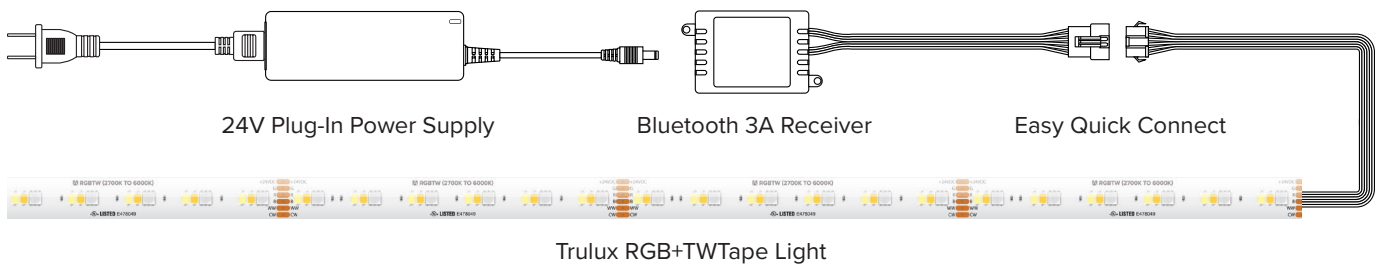

Features

- RGB + Tunable White (2700K to 6000K) color mixing capability with 94+ CRI
- Up to 360Lm output per foot while consuming only 7W per foot
- Includes wireless Bluetooth® hand-held remote for easy on/off operation with built-in presets
- Features Bluetooth® Mesh Wireless Technology
- Sync & control multiple Spektrum Smart Lighting tape light kits & products
- Ready to install 24V Kit with plug & play connection and additional tape light accessories

Technical Information

Series	SPTL-RGBTW-4MKIT
Input Voltage	24V
CCT	RGB + Tunable CCT (2700K-6000K)
CRI	90+
Wattage	up to 7W per ft
Lumens	up to 360Lm per ft
Max Run	13.1 feet
Cutttable	Every 4"
IP Rating	IP54 (unjacketed)
Dimmable	Trulux Controllers or DMX Control
Rating	cULus Listed (Tape Light), Dry Location
Rated Life	50,000 hrs

SPEKTRUM SMART LIGHTING

TASK LIGHTING

DOWNLIGHTING

LINEAR LIGHTING

ARCHITECTURAL LIGHTING

POWER SUPPLIES

Spektrum Smart Lighting™ Kit Contents:

- (1) 24V 3A Plug-in Driver
 - (1) Spektrum Smart Switch (SPK-CTRL-W-RGBTW)
 - (1) 13.1ft (4M) RGB+TW Tape Light Reel
 - (1) 15ft Spool of 20AWG Wire
 - (3) Tape-to-Tape Splice Connectors
 - (3) Tape-to-Tape 6" Jumpers
- * Smart device not included

PART NUMBER: **SPTL-RGBTW-4MKIT**
Spektrum RGB+TW 13.1ft Tape Kit

Download Spektrum Smart Lighting App on:

Spektrum RGB+TW Kit Set-Up

Spektrum Smart Lighting Products

Spektrum Smart Switch
(Wall plate not included)
SPK-CTRL-W-RGBTW