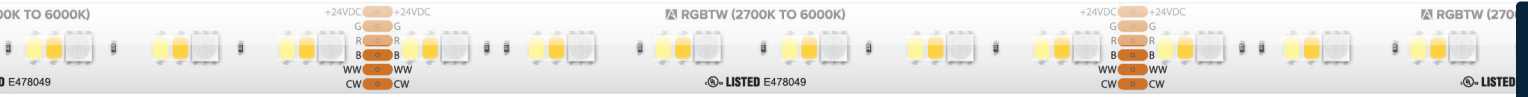

Features

- RGB + Tunable White (2700K to 6000K) color mixing capability with 94+ CRI
- Up to 360Lm output per foot while consuming only 7W per foot
- Includes wireless Bluetooth® hand-held remote for easy on/off operation with built-in presets
- Features Bluetooth® Mesh Wireless Technology
- Sync & control multiple Spektrum Smart Lighting tape light kits & products
- Ready to install 24V Kit with plug & play connection and additional tape light accessories

Available CCT

RGB + Tunable CCT

Control Options

- Spektrum Smart Lighting™ App
- Requires IOS or Android Smart Device
- Spektrum Smart Switch™ (Included)
- Bluetooth Wall Mount Smart Switch

Listing / Ratings

SPEKTRUM RGB+TW Tape Kit - 24V

Spektrum Smart Lighting by American Lighting is the all new Bluetooth Mesh product family that allows users to fully customize and control lighting for everyday use from the convenience of a smart device. The Spektrum RGB + Tunable CCT tape light kit is the ultimate option in color changing RGB linear lighting technology. With RGB+TW, not only do you have a virtually unlimited RGB palette of color combinations, you also have the ability to adjust true white light ranging from 2700K up 6000K. Providing intense color saturation, transition effects, and fade to white lighting effects for limitless color combinations perfectly bundled into an easy to install kit.

Technical Information

Series	SPTL-RGBTW-4MKIT
Input Voltage	24V
CCT	RGB + Tunable CCT (2700K-6000K)
CRI	90+
Wattage	up to 7W per ft
Lumens	up to 360Lm per ft
Max Run	13.1 feet
Cutttable	Every 4"
IP Rating	IP54 (unjacketed)
Dimmable	Trulux Controllers or DMX Control
Rating	cULus Listed (Tape Light), Dry Location
Rated Life	50,000 hrs