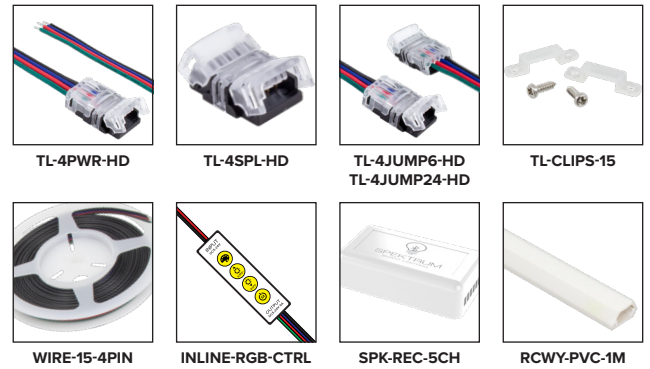

Technical Information

Series	HTL-RGB
Input Voltage	24V
CCT	RGB
CRI	N/A
Wattage	up to 4.4W per ft
Lumens	up to 160Lm/ft
Max Run	22 ft
Cuttable	Every 3.94 in
IP Rating	IP54 (unjacketed) / IP68 (submersible)
Dimmable	5-100%
Rating	cULus Listed
Rated Life	50,000 hrs

HTL-RGB SERIES ORDERING INFORMATION

Custom Cut Orders - Please Allow Up To 2-4 Weeks Order Processing & Delivery

ITEM NUMBER	VOLTAGE	CCT	LENGTH	LUMENS / FT	WATTAGE / FT	IP RATING	CRI	CUTTING
HTL-RGB	24V	RGB	16.4 ft	160Lm / ft	4.4W / ft	IP54	N/A	3.94" (100mm)
HTL-RGB-CC	24V	RGB	Custom Cut	160Lm / ft	4.4W / ft	IP54	N/A	3.94" (100mm)

HTL-RGB (IP54) 16.4ft Reels include: Attached 3ft lead wires / (3) Standard Power Connectors

RGB ACCESSORIES

ITEM NUMBER	DESCRIPTION
TL-4PWR-HD	6" HD Power Feed
TL-4SPL-HD	HD Tape to Tape Splice Connector
TL-4JUMP6-HD	6" HD Linking Cable
TL-4JUMP24-HD	24" HD Linking Cable
TL-CLIPS-15	IP68 Mounting Clips (QTY of 15)
WIRE-15-4PIN	15ft (20/4) Wire Spool
INLINE-RGB-CTRL	Simple Select RGB Controller
SPK-REC-5CH	Spektrum Smart Receiver (App Controlled)
RCWY-PVC-1M	1m Plastic Wire Cover Raceway