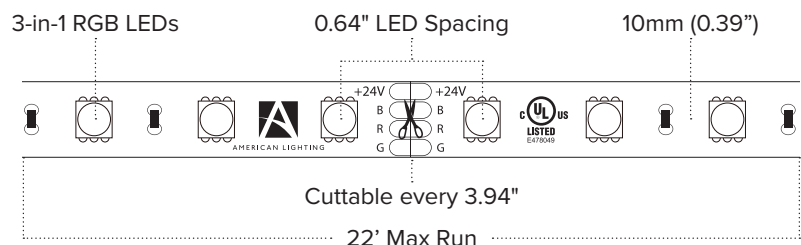

Features

- RGB color mixing capability
- Consumes up to 4.4 watts per foot
- Cuttable every 3.94"
- 22 foot max run (16.4 feet for IP68 version)
- (IP54) unjacketed or (IP68) submersible versions
- 50,000 hours rated life

Technical Information

Series	HTL-RGB
Input Voltage	24V
CCT	RGB
CRI	N/A
Wattage	up to 4.4W per ft
Lumens	up to 160Lm/ft
Max Run	22 ft
Cuttable	Every 3.94 in
IP Rating	IP54 (unjacketed) / IP68 (submersible)
Dimmable	5-100%
Rating	cULus Listed
Rated Life	50,000 hrs

HTL-RGB SERIES ORDERING INFORMATION

Custom Cut Orders - Please Allow Up To 2-4 Weeks Order Processing & Delivery

ITEM NUMBER	VOLTAGE	CCT	LENGTH	LUMENS / FT	WATTAGE / FT	IP RATING	CRI	CUTTING
HTL-RGB	24V	RGB	16.4 ft	160Lm / ft	4.4W / ft	IP54	N/A	3.94" (100mm)
HTL-RGB-CC	24V	RGB	Custom Cut	160Lm / ft	4.4W / ft	IP54	N/A	3.94" (100mm)