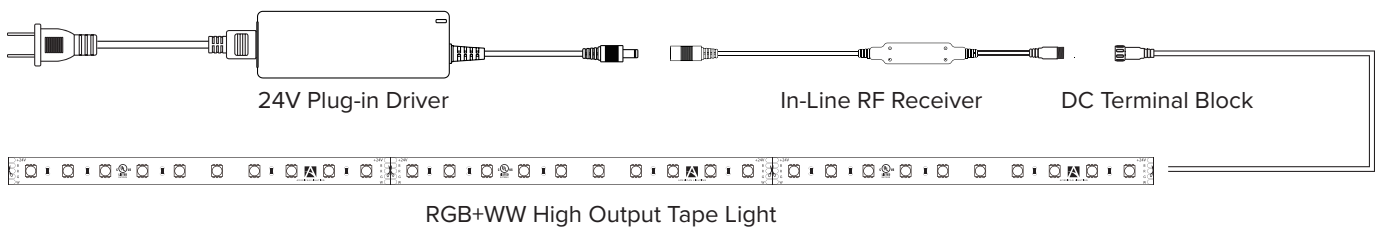

Trulux Kit Setup