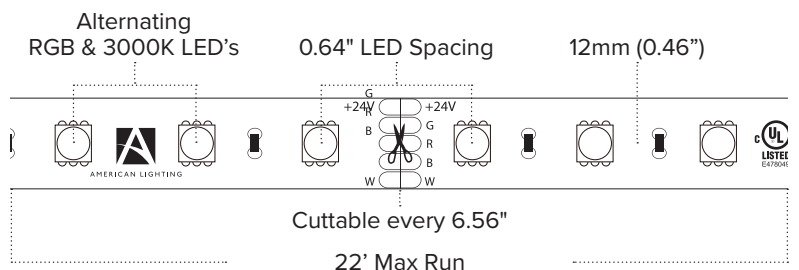

## Features

- Ready to install 24V DC kit with plug and play connection
- Features handheld remote for easy on/off operation with built-in presets
- RGB + Warm White color with 90+ CRI
- Up to 240lm per foot consuming only 4.6W per foot
- Tape light is cuttable every 6.56 inches
- Each tape light kit has a maximum run of 16.4 feet
- Additional tape light accessories included for easy installation
- cULus Listed (dry location)

## Listing / Ratings

## Technical Information

Series	HTL-RGBW Kit
Input Voltage	24V
CCT	RGBW
CRI	90+
Wattage	4.6W per ft
Lumens	Up to 240lm per ft
Max Run	16.4 ft
Cuttable	Every 6.56 in (IP54)
IP Rating	IP54 (unjacketed)
Dimmable	5-100%
Rating	cULus Listed
Rated Life	50,000 hrs