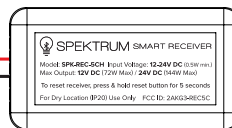

Smart Device

and / or

Smart Switch
Control

Adaptive Series Power Supply
(30W / 60W / 96W / 192W / 288W)

Smart Receiver

24V Tape Light

Trulux Single Color Set-up

Push Dial Controller
(Single zone)