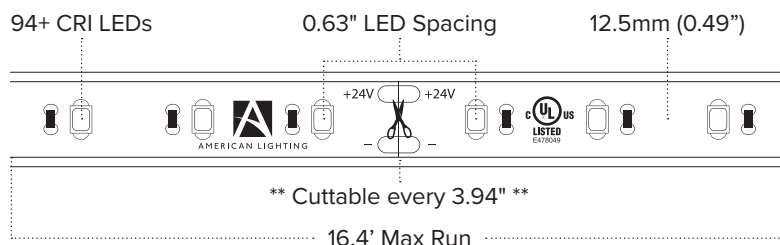

Features

- High Output White with 94+ CRI offers up to 335 lumens per foot using only 4.6 watts/foot; Warm White yields 270 lumens per foot
- Dimmable with Trulux controllers and most electronic low voltage dimmers
- Field cuttable (once per reel) every 3.94"
- Sealed IP68 power input can be used with 10ft and 20ft jumpers for wet and submerged tape locations
- Run lengths up to 16.4 feet
- 50,000 hours rated life

Listing / Ratings

TRULUX™ High Output Submersible - 24V

For water features or wet location applications, Trulux Submersible tape is a highly sought after solution. With an IP68 outdoor submersible rating, our submersible tape can withstand most natural elements and can be field cut for custom applications making for a great go to for small ponds and fountain lighting solutions.

Technical Information

Series	HTL68
Input Voltage	24V
CCT	3000K / 4000K
CRI	94+
Wattage	4.6W per ft
Lumens	Up to 335Lm per ft
Max Run	16.4 ft
Cuttable	** Every 3.94 in **
IP Rating	IP68 (silicone encased)
Dimmable	5-100%
Rating	cULus Listed
Rated Life	50,000 hrs

** Field cuttable (once per reel) - must be sealed with IP68 end caps and silicone

HTL68 SUBMERSIBLE SERIES ORDERING INFORMATION

ITEM NUMBER	VOLTAGE	CCT	LENGTH	LUMENS / FT	WATTAGE / FT	IP RATING	CRI	CUTTING
HTL68-WW	24V	3000K	16.4 ft	270Lm / ft	4.6W / ft	IP68	94+	3.94" (100mm)
HTL68-WH	24V	4000K	16.4 ft	335Lm / ft	4.6W / ft	IP68	94+	3.94" (100mm)