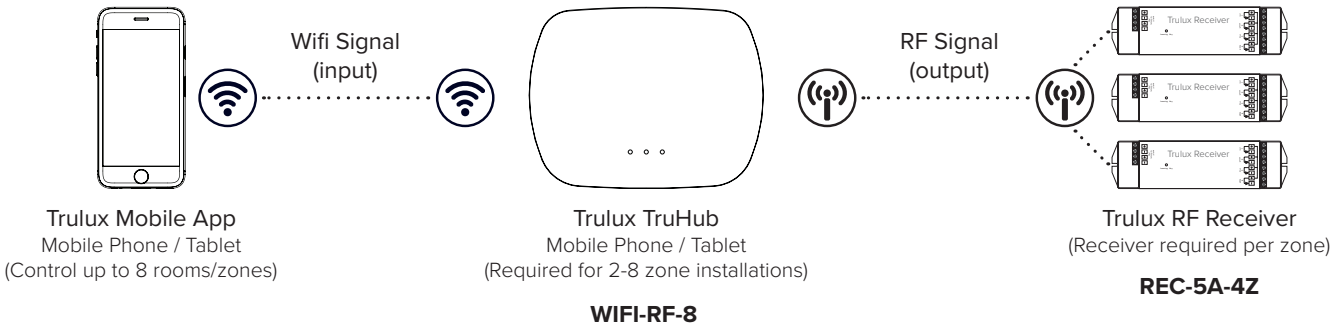

TRULUX™ MOBILE APP

Connect multiple Trulux receivers via RF signal and integrate into your existing Wifi network for ultimate lighting control. The Trulux mobile app is expandable up to 8 zones when paired to the TruHub router, allowing for seamless multi room control in commercial and residential applications.

- Mobile Phone or Tablet App ready
- Interactive dial controls for Single Color, Tunable CCT, and RGB+WW
- Control up to 8 dedicated rooms or zones via smart phone or tablet
- Create and save custom room settings for easy access
- Manage multiple zones simultaneously with ease
- Use in addition to any Trulux controller or as a standalone system
- Requires TruHub (RF-WIFI-8) router and receivers for multi zone installations; or the RF to Wifi Trulux receiver (REC-5A-4Z-WIFI) for single zone applications

Single Color
Dimming

Tunable CCT
Control

RGB
Control

RGB+WW
Control

Available on Google Play & App Store:

TruHub Router **WIFI-RF-8**

MULTI ZONE SETUP

SINGLE ZONE SETUP