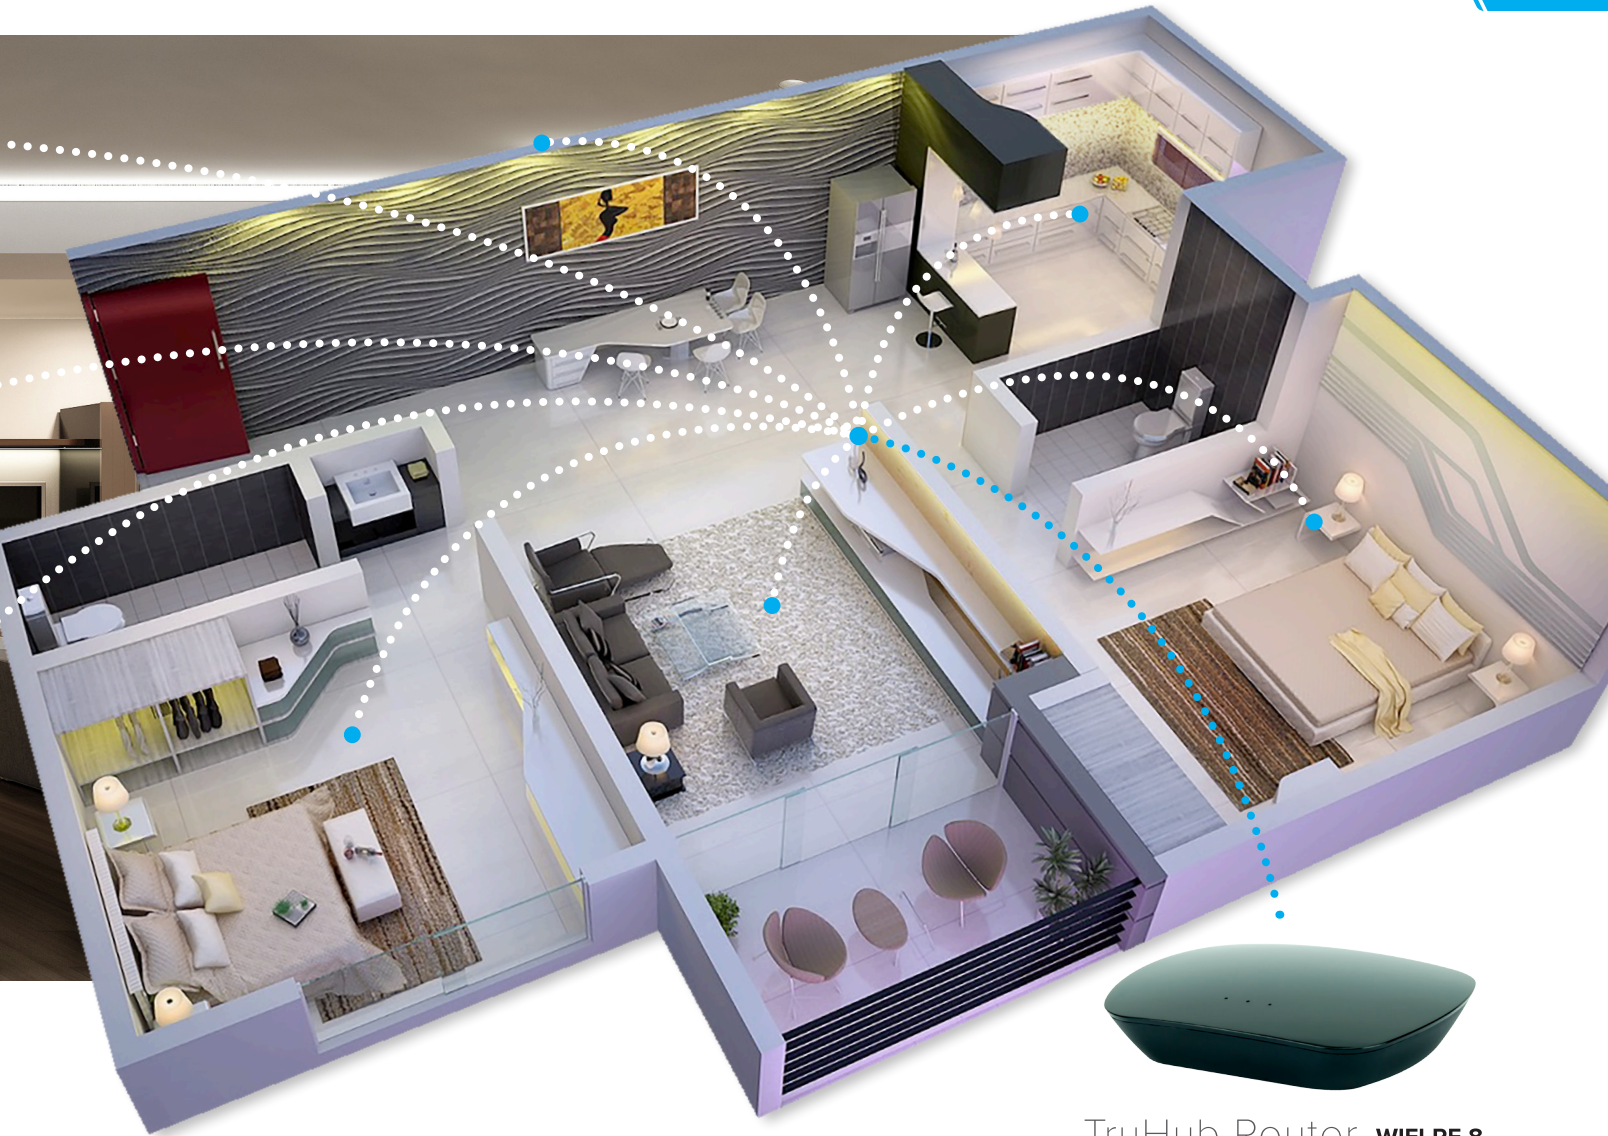

TRULUX™ MOBILE APP

Connect multiple Trulux receivers via RF signal and integrate into your existing Wifi network for ultimate lighting control. The Trulux mobile app is expandable up to 8 zones when paired to the TruHub router, allowing for seamless multi room control in commercial and residential applications.

- Mobile Phone or Tablet App ready
- Interactive dial controls for Single Color, Tunable CCT, and RGB+WW
- Control up to 8 dedicated rooms or zones via smart phone or tablet
- Create and save custom room settings for easy access
- Manage multiple zones simultaneously with ease
- Use in addition to any Trulux controller or as a standalone system
- Requires TruHub (RF-WIFI-8) router and receivers for multi zone installations; or the RF to Wifi Trulux receiver (REC-5A-4Z-WIFI) for single zone applications

Single Color
Dimming

Tunable CCT
Control

RGB
Control

RGB+WW
Control

Available on Google Play & App Store:

TruHub Router **WIFI-RF-8**

MULTI ZONE SETUP

SINGLE ZONE SETUP