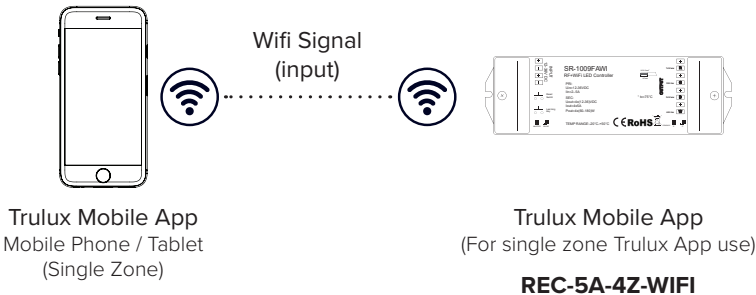

TRULUX™ MOBILE APP

Connect multiple Trulux receivers via RF signal and integrate into your existing Wifi network for ultimate lighting control. The Trulux mobile app is expandable up to 8 zones when paired to the TruHub router, allowing for seamless multi room control in commercial and residential applications.

- Mobile Phone or Tablet App ready
- Interactive dial controls for Single Color, Tunable CCT, and RGB+WW
- Control up to 8 dedicated rooms or zones via smart phone or tablet
- Create and save custom room settings for easy access
- Manage multiple zones simultaneously with ease
- Use in addition to any Trulux controller or as a standalone system
- Requires TruHub (RF-WIFI-8) router and receivers for multi zone installations; or the RF to Wifi Trulux receiver (REC-5A-4Z-WIFI) for single zone applications

Single Color
Dimming

Tunable CCT
Control

RGB
Control

RGB+WW
Control

Available on Google Play & App Store:

TruHub Router **WIFI-RF-8**

MULTI ZONE SETUP

SINGLE ZONE SETUP