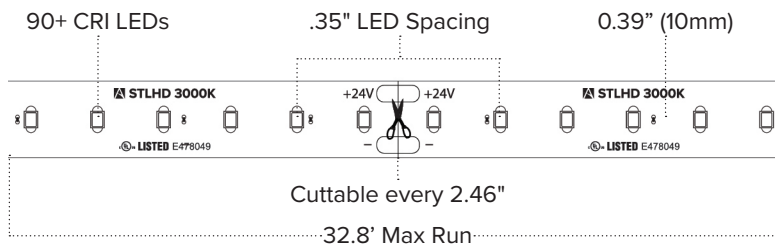

Features

- Ready to install 24V tape light pro kit
- Available in 3000K warm white with 90+ CRI
- 210Lm per foot output performance
- Includes properly sized Adaptive power supply
- Maximum runs up to 32.8 feet
- Create power feeds and jumpers with the use of the 15ft (20/2) wire and HD Connectors
- Dimmable with most TRIAC and ELV dimmers
- cULus Listed (dry location)

Technical Information

Series	STLHD-PROKIT
Input Voltage	24V
CCT	3000K
CRI	90+
Wattage	2.19W per ft
Lumens	210Lm per ft
Max Run	32.8 ft
Cutttable	Every 2.46 in
IP Rating	IP54 (unjacketed)
Dimmable	5-100%
Rating	cULus Listed
Rated Life	50,000 hrs