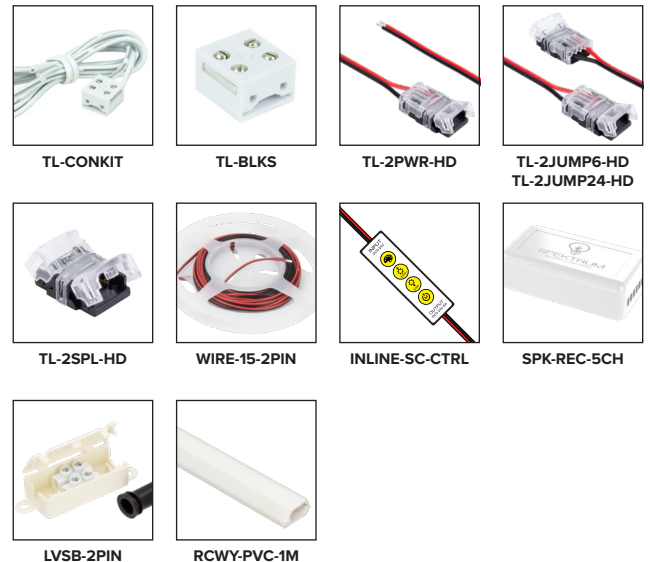

Features

- Ready to install 24V tape light pro kit
- Available in 3000K warm white with 90+ CRI
- 210Lm per foot output performance
- Includes properly sized Adaptive power supply
- Maximum runs up to 32.8 feet
- Create power feeds and jumpers with the use of the 15ft (20/2) wire and HD Connectors
- Dimmable with most TRIAC and ELV dimmers
- cULus Listed (dry location)

Designed for lighting professionals, Pro Tape Light Kits contain all of the essential installation components needed for basic single color linear lighting systems - just add a controller or dimmer and you're all set. Speed installations by taking out the guess work and questioning compatibility, thanks in part to including a properly sized Adaptive series driver and all necessary wiring accessories.

STLHD PRO KITS
TRULUX TAPE LIGHT™

TASK LIGHTING

DOWNLIGHTING

LINEAR LIGHTING

ARCHITECTURAL LIGHTING

POWER SUPPLIES

STLHD PRO KIT ORDERING INFORMATION

ITEM NUMBER	VOLTAGE	CCT	LENGTH	LUMENS / FT	WATTAGE / FT	IP RATING	CRI	CUTTING
STLHD-WW-PROKIT-16	24V	3000K	16.4 ft	210Lm / ft	2.19W / ft	IP54	90+	2.46" (62.5mm)

STLHD Kits include: (1) 16.4ft Reel of tape light / (1) 24V ADPT 60W Power Supply / (1) 15ft (20/2) Wire Spool / (3) HD Power Feeds / (3) HD Splice Connectors

SINGLE COLOR ACCESSORIES

ITEM NUMBER	DESCRIPTION
TL-CONKIT	Trulink 4-in-1 Connection Kit
TL-BLKS	Trulink 4-in-1 Connector Block (QTY 10)
TL-2PWR-HD	HD Power Feed
TL-2JUMP6-HD	6" HD Linking Cable
TL-2JUMP24-HD	24" HD Linking Cable
TL-2SPL-HD	HD Tape to Tape Splice Connector
WIRE-15-2PIN	15ft (20/2) Wire Spool
INLINE-SC-CTRL	Simple Select In-line Controller (Single Color)
SPK-REC-5CH	Spektrum Smart Receiver (App Controlled)
LVS-2PIN	In-line Terminal Block
RCWY-PVC-1M	1m Plastic Wire Cover Raceway