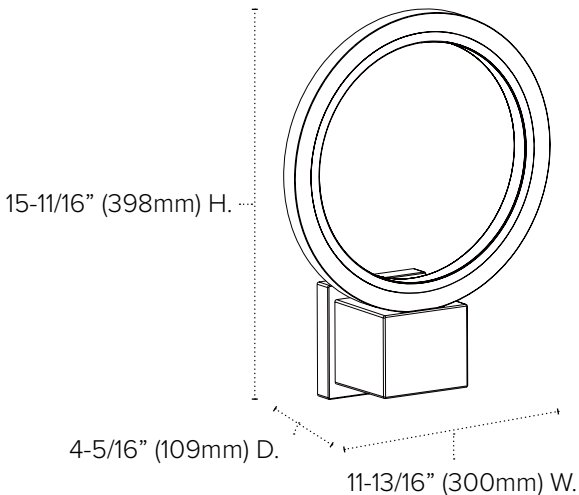

- Square or round styles
- Painted aluminum body with diffuse polycarbonate lens
- Class I fixture
- cETLus Listed for wet locations

Mounting

Surface mount

Applications

Architectural and Security Lighting; Residential or light commercial

Warranty

3 years

Technical Information

Model	SCO-EXO-SQ	SCO-EXO-RD
Type	Square	Round
Voltage	120-277V AC	120-277V AC
CCT	3000K	
CRI	90+	
Wattage	15W	15W
Lumens	up to 750Lm	up to 750Lm
Beam Angle	249°	278°
Dimming	N/A	
Rating	cETLus, wet locations	
Rated Life	30,000 Hours	