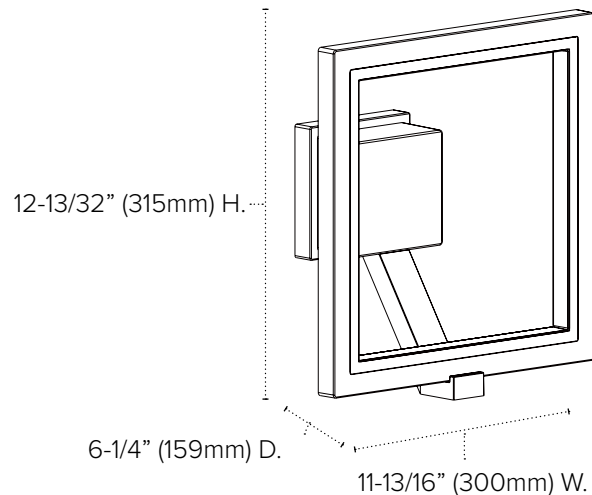

Technical Information

Model	SCO-EXO-SQ	SCO-EXO-RD
Type	Square	Round
Voltage	120-277V AC	120-277V AC
CCT	3000K	
CRI	90+	
Wattage	15W	15W
Lumens	up to 750Lm	up to 750Lm
Beam Angle	249°	278°
Dimming	N/A	
Rating	cETLus, wet locations	
Rated Life	30,000 Hours