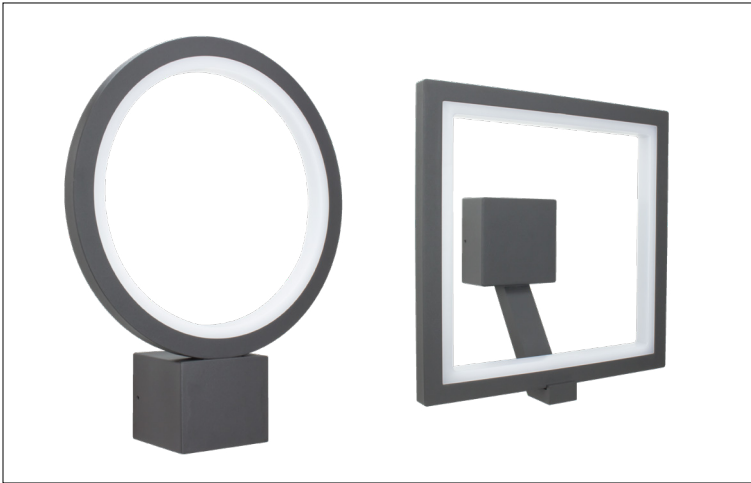

PROJECT:

TYPE:

LOCATION:

CAT:

Graphite

Description

FrameWRX Exo series of exterior sconce lights.

Features

- Square or round styles
- Painted aluminum body with diffuse polycarbonate lens
- Class I fixture
- cETLus Listed for wet locations

Mounting

Surface mount

Applications

Architectural and Security Lighting; Residential or light commercial

Warranty

3 years

Technical Information

Model	SCO-EXO-SQ	SCO-EXO-RD
Type	Square	Round
Voltage	120-277V AC	120-277V AC
CCT	3000K	
CRI	90+	
Wattage	15W	15W
Lumens	up to 750Lm	up to 750Lm
Beam Angle	249°	278°
Dimming	N/A	
Rating	cETLus, wet locations	
Rated Life	30,000 Hours	

Ordering Information

FrameWRX Exterior Exo Sconce Includes:

- (1) Exo LED Sconce Fixture
- Mounting Hardware

Example Part # **SCO-EXO-SW-GT**

Additional Information

For a rain-tight seal, apply silicone caulking around the perimeter of the housing where it contacts the mounting surface, leaving a small gap at the bottom. Also apply silicone to the top retaining screw.