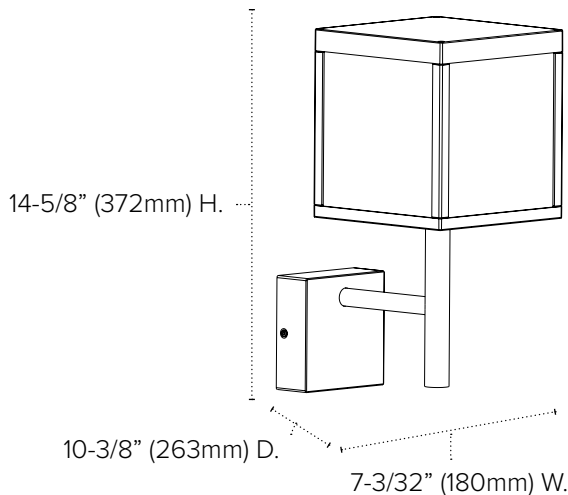

Technical Information

Model	SCO-FORUM
Type	Sconce
Voltage	120-277V AC
CCT	3000K
CRI	90+
Wattage	15W
Lumens	up to 850Lm
Beam Angle	120°
Dimming	N/A
Rating	cETLus, wet locations
Rated Life	30,000 Hours