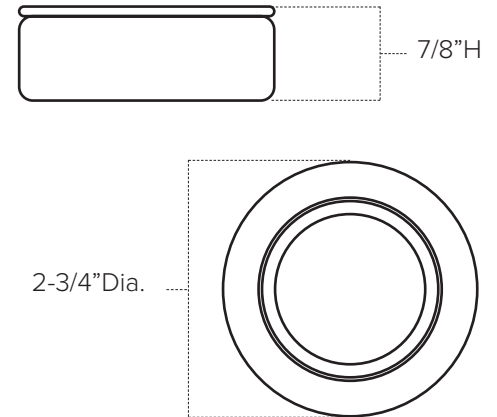

PROJECT: TYPE:

LOCATION: CAT:

Dark Bronze

Nickel

White

Description

Line-voltage, high performance, easy to install puck lights with swivel feature

Features

- 2700K or 3000K color temperature options
- Zinc alloy light housing with aluminum heat sink
- Stamped steel surface collar with brushed nickel or powder coat finish to match
- Spring steel clips secure housing in surface collar
- Diffuse, polycarbonate lens with 30° swivel capability
- Available in three puck kits, single put kits, or individual linking pucks for increasing the number of pucks in a kit
- Link up to 20 pucks together
- Plug-in installations can be controlled by inline roll switch on power cord; hardwire installations are controlled by wall control or rocker switch on hardwire box

Mounting

Surface or recess mount (2-3/8" cut-out); mounting screws included

Applications

Display shelves, under-cabinets, in cabinets

Technical Information

Voltage	120V AC, 60Hz	
CCT	2700K	3000K
CRI	90+	90+
Wattage	4.3W per puck	4.3W per puck
Lumens	200Lm (BK), 200LM (NK), 230Lm (WH)	235Lm (BK), 235LM (NK), 250Lm (WH)
Max Run	20 pucks	
Beam Angle	120°	
Lens Swivel	30°	
Dimming	10-100% with most CFL/LED and low-voltage electronic	
Operating Temp	-10°C (14°F) to 40°C (104°F)	
Rating	cETLus Listed, dry locations	
Rated Life	50,000 Hours	

Profile Dimensions

Recommended Power Supplies

Part Number	Description	Finish	Application	Primary & Secondary	Total Wattage	Listing	Dimensions
ALSBOX	Slimline Hardwire Box with (2) Molex outlets and On/Off switch; (Required for Hardwire operation)	Black	Dry location	120V AC	86 x 2 (5A Max)	cURus	4"x2.5"x1"
ALSBOX-WH-B		White					
ALLVP-PC6	6ft power cord with slide on plug, roll switch, and female plug	Black	Dry location	120V AC	86	cULus	6ft length
ALLVP-PC6-WH		White					