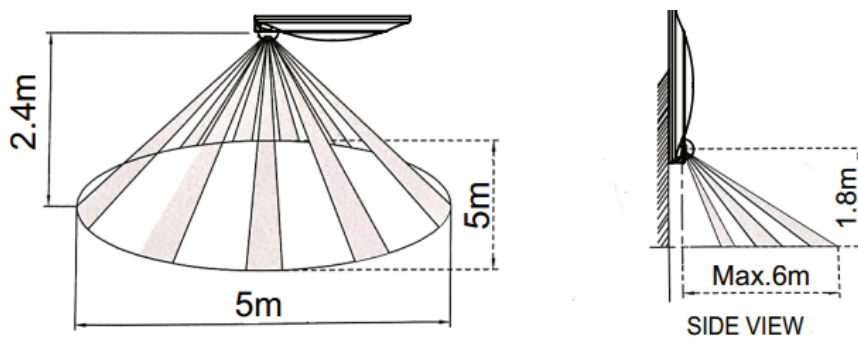

QUICK DISC PIR DIMENSIONS

QD4PIR

QD6PIR

QUICK DISC PIR SENSOR DETECTION RANGE

QUICK DISC PIR PHOTOMETRICS

QD4PIR

PART NUMBER	QD4PIR-30-WH
BEAM SPREAD	108.3°
LUMENS	642.43 Lm
WATTAGE	10W
EFFICACY	66.5 Lm/W
CCT	3000K
CRI	94.3

Foot Candles	Beam Dia.
14.1	4' 11.1'
6.2	6' 16.6'
3.5	8' 22.1'
2.2	10' 27.7'
1.6	12' 33.2'
1.1	14' 38.8'

Distance From Light

QD6PIR

PART NUMBER	QD6PIR-30-WH
BEAM SPREAD	104.9°
LUMENS	987.85 Lm
WATTAGE	15W
EFFICACY	66 Lm/W
CCT	3000K
CRI	93.2