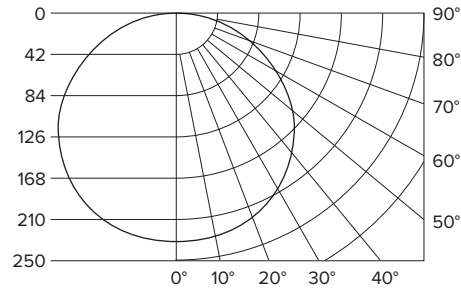

QUICK DISC PIR DIMENSIONS

QD4PIR

QD6PIR

QUICK DISC PIR SENSOR DETECTION RANGE

QUICK DISC PIR PHOTOMETRICS

QD4PIR

PART NUMBER	QD4PIR-30-WH
BEAM SPREAD	108.3°
LUMENS	642.43 Lm
WATTAGE	10W
EFFICACY	66.5 Lm/W
CCT	3000K
CRI	94.3

Foot Candles	Beam Dia.
14.1	4' 11.1'
6.2	6' 16.6'
3.5	8' 22.1'
2.2	10' 27.7'
1.6	12' 33.2'
1.1	14' 38.8'

Distance From Light

QD6PIR

PART NUMBER	QD6PIR-30-WH
BEAM SPREAD	104.9°
LUMENS	987.85 Lm
WATTAGE	15W
EFFICACY	66 Lm/W
CCT	3000K
CRI	93.2