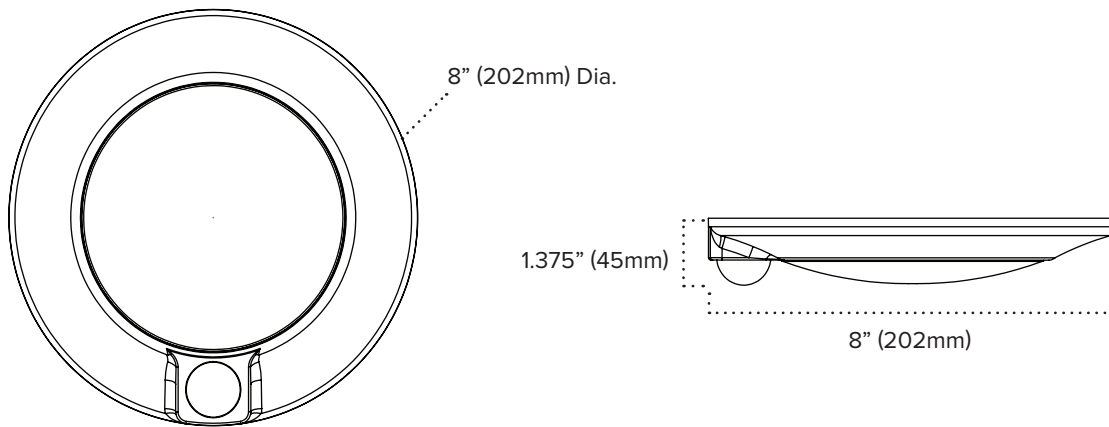

PROJECT:
TYPE:
LOCATION:
CATALOG NUMBER:

QD4PIR-30-WH

QD6PIR-30-WH

QDPIR SERIES QUICK SPECS

VOLTAGE	120 AC, 60Hz
WATTAGE	9W / 15W
LUMENS	Up to 950Lm
CCT OPTIONS	3000K
CRI	90+
MOUNTING	Surface mount - 4O Octagonal / 4O Round / 3O Round
DIMMING	N/A
BEAM ANGLE	120°
OPERATING TEMP	-25°C (-13°F) to 40°C (104°F)
CERTIFICATIONS	cETLus Listed / Energy Star Certified / JA8 / Wet Location
RATED LIFE	50,000 Hours - 5 Year Limited Warranty

QUICK DISC PIR DIMENSIONS

QD4PIR

QD6PIR

QUICK DISC PIR SENSOR DETECTION RANGE

QUICK DISC PIR PHOTOMETRICS

QD4PIR

PART NUMBER	QD4PIR-30-WH
BEAM SPREAD	108.3°
LUMENS	642.43 Lm
WATTAGE	10W
EFFICACY	66.5 Lm/W
CCT	3000K
CRI	94.3

Foot Candles	Beam Dia.
14.1	4' 11.1'
6.2	6' 16.6'
3.5	8' 22.1'
2.2	10' 27.7'
1.6	12' 33.2'
1.1	14' 38.8'

Distance From Light

QD6PIR

PART NUMBER	QD6PIR-30-WH
BEAM SPREAD	104.9°
LUMENS	987.85 Lm
WATTAGE	15W
EFFICACY	66 Lm/W
CCT	3000K
CRI	93.2