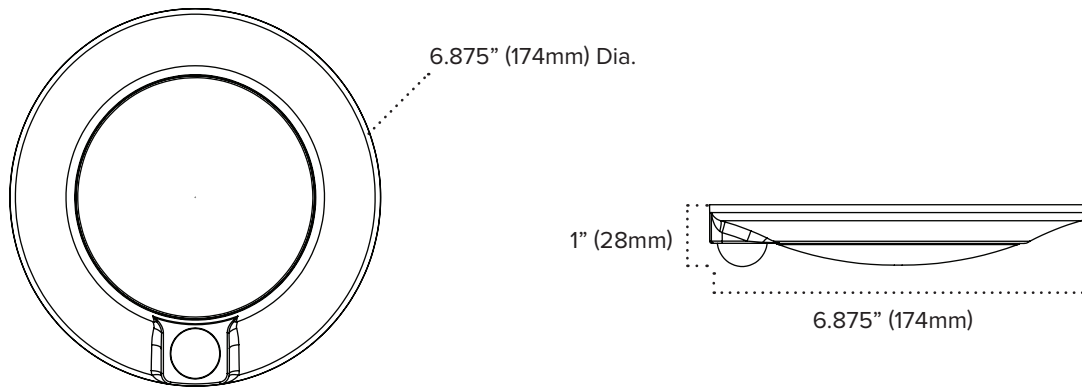

- 3000K color temperature with 90+ CRI
- 4" and 6" trim sizes with up to 950 lumens
- Low profile design, as little as 1" high
- Quick and easy design for fast installs
- Polycarbonate lens for diffused soft light
- aluminum housing
- 50,000 hours rated life
- ENERGY STAR certified
- cETLus Listed for damp locations
- JA8 and Closet Rated

PROJECT:
TYPE:
LOCATION:
CATALOG NUMBER:

QD4PIR-30-WH

QD6PIR-30-WH

QDPIR SERIES QUICK SPECS

VOLTAGE	120 AC, 60Hz
WATTAGE	9W / 15W
LUMENS	Up to 950Lm
CCT OPTIONS	3000K
CRI	90+
MOUNTING	Surface mount - 4O Octagonal / 4O Round / 3O Round
DIMMING	N/A
BEAM ANGLE	120°
OPERATING TEMP	-25°C (-13°F) to 40°C (104°F)
CERTIFICATIONS	cETLus Listed / Energy Star Certified / JA8 / Wet Location
RATED LIFE	50,000 Hours - 5 Year Limited Warranty

QUICK DISC PIR DIMENSIONS

QD4PIR

QD6PIR

QUICK DISC PIR SENSOR DETECTION RANGE

QUICK DISC PIR PHOTOMETRICS

QD4PIR

PART NUMBER	QD4PIR-30-WH
BEAM SPREAD	108.3°
LUMENS	642.43 Lm
WATTAGE	10W
EFFICACY	66.5 Lm/W
CCT	3000K
CRI	94.3