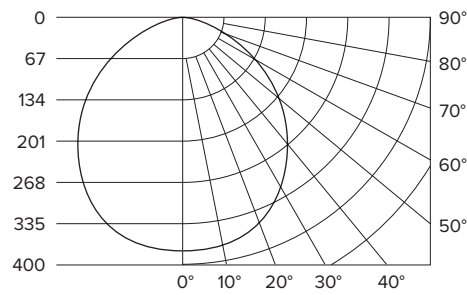

QUICK DISC PIR DIMENSIONS

QD4PIR

QD6PIR

QUICK DISC PIR SENSOR DETECTION RANGE

QUICK DISC PIR PHOTOMETRICS

QD4PIR

PART NUMBER	QD4PIR-30-WH
BEAM SPREAD	108.3°
LUMENS	642.43 Lm
WATTAGE	10W
EFFICACY	66.5 Lm/W
CCT	3000K
CRI	94.3

Foot Candles	Beam Dia.
14.1	4' 11.1'
6.2	6' 16.6'
3.5	8' 22.1'
2.2	10' 27.7'
1.6	12' 33.2'
1.1	14' 38.8'

Distance From Light

QD6PIR

PART NUMBER	QD6PIR-30-WH
BEAM SPREAD	104.9°
LUMENS	987.85 Lm
WATTAGE	15W
EFFICACY	66 Lm/W
CCT	3000K
CRI	93.2