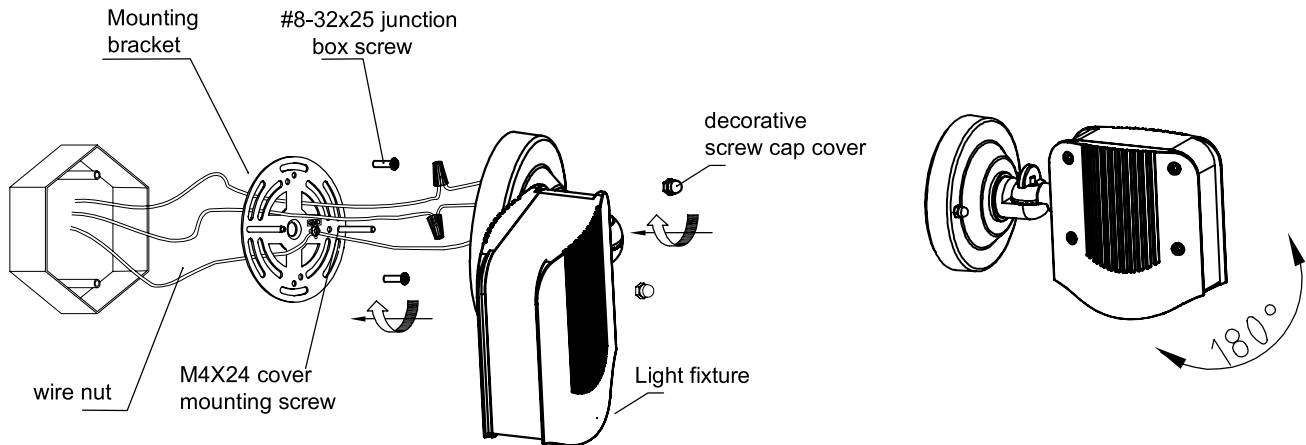

PROJECT: TYPE:

LOCATION: CAT:

Dark Bronze

White

Description

Compact LED area light with a locking swivel head in warm white.

Features

- Die-cast aluminum body with durable painted finish and internal 120V driver
- Aluminum body aids in heat dissipation
- Gasketed construction is suitable for wet location use
- Durable, clear polycarbonate lens
- Locking swivel arm with heavy duty thumb screw
- cULus Listed for wet locations

Mounting

Line-voltage; Includes (1) universal mounting bracket with ground screw, (2) #8-32 bolts, and acorn nuts that match the canopy

Applications

Architectural and Security Lighting; Residential or light commercial

Product Dimensions

Ordering Information

100-150V AC
Radar Swivel

PRODUCT: **AL** - SERIES: **RAD** - TYPE: **SW** - FINISH:

DB = Dark Bronze
WH = White

Radar Swivel LED Wall Mounts Include:

- (1) Radar Swivel LED Wall Mount Fixture
- (1) Universal mounting bracket with ground screw
- (2) #8-32 bolts
- Acorn nuts

Example Part # **AL-RAD-SW-WH**

AL - **RAD** - **SW** - **WH**

Additional Information

For a rain-tight seal, apply silicone caulking around the perimeter of the housing where it contacts the mounting surface