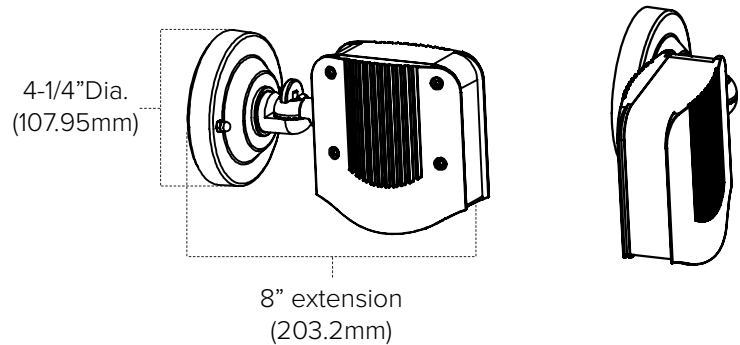

PROJECT: TYPE:

LOCATION: CAT:

Dark Bronze

White

Description

Compact LED area light with a locking swivel head in warm white.

Features

- Die-cast aluminum body with durable painted finish and internal 120V driver
- Aluminum body aids in heat dissipation
- Gasketed construction is suitable for wet location use
- Durable, clear polycarbonate lens
- Locking swivel arm with heavy duty thumb screw
- cULus Listed for wet locations

Mounting

Line-voltage; Includes (1) universal mounting bracket with ground screw, (2) #8-32 bolts, and acorn nuts that match the canopy

Applications

Architectural and Security Lighting; Residential or light commercial

Warranty

3 years

Packaging

Plain box with label

Technical Information

Model	AL-RAD	
Finish	White	Dark Bronze
Voltage	100-150V AC	
CCT	3000K	
CRI	84+	
Wattage	6W	
Lumens	465Lm	443Lm
Beam Angle	155°	
Swivel	180°	
Dimming	N/A	
LED Type	2835 SMD LED	
Rating	cULus, wet locations	
Rated Life	50,000 Hours	

Product Dimensions

Ordering Information

100-150V AC
Radar Swivel

PRODUCT: **AL** - SERIES: **RAD** - TYPE: **SW** - FINISH:

DB = Dark Bronze
WH = White

Radar Swivel LED Wall Mounts Include:

- (1) Radar Swivel LED Wall Mount Fixture
- (1) Universal mounting bracket with ground screw
- (2) #8-32 bolts
- Acorn nuts