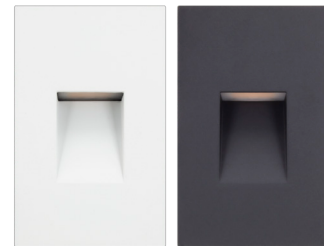

SGL4 STEP LIGHT

120V Next Generation LED Step Lights

Available in a 3000K warm white light, the SGL4 120V step lights are available in multiple trim styles featuring vertical and horizontal mounting options. Each fixture includes white and black faceplates for design flexibility and mounts to most standard junction boxes for easy installation.

- Available in multiple trim styles featuring dedicated faceplates in white and black finish
- 3000K Color Temperature with 90+ CRI
- Vertical and horizontal install options
- Light Module rated for wet locations (IP65)
- No rough-in kit required - mounts to standard depth single gang junction box (includes watertight gasket)
- cETLus Listed for indoor and outdoor use
- 30,000 hours rated life

PROJECT:
TYPE:
LOCATION:
CATALOG NUMBER:

VERTICAL LOUVER

OPEN WINDOW

VERTICAL SLOT

SGL4 SERIES QUICK SPECS

VOLTAGE	120V AC / 60Hz
WATTAGE	2W
LUMENS	Up to 68Lm
CCT OPTIONS	3000K
CRI	90+
BEAM ANGLE	N/A
MOUNTING	Wall Mount (Standard single gang junction box)
RATING	cETLus Listed (Wet Location)
DIMMING	TRIAC / CL / LED (10-100%)
OPERATING TEMP	-10°C (14°F) to 60°C (140°F)
RATED LIFE	30,000 Hours

HORIZONTAL LOUVER

HORIZONTAL SLOT

SGL4 SERIES ORDERING INFORMATION

ITEM NUMBER	STYLE	WATTAGE	LUMENS	CCT	DIMMING
SGL4-120-30-VL	Vertical Louver	2W	9Lm (BK) / 6Lm (WH)	3000K	TRIAC / CL / LED (10-100%)
SGL4-120-30-HL	Horizontal Louver	2W	9Lm (BK) / 13Lm (WH)	3000K	TRIAC / CL / LED (10-100%)
SGL4-120-30-VS	Vertical Slot	2W	36Lm (BK) / 60Lm (WH)	3000K	TRIAC / CL / LED (10-100%)
SGL4-120-30-HS	Horizontal Slot	2W	43Lm (BK) / 68Lm (WH)	3000K	TRIAC / CL / LED (10-100%)
SGL4-120-30-OW	Open Window	2W	30Lm (BK) / 30Lm (WH)	3000K	TRIAC / CL / LED (10-100%)