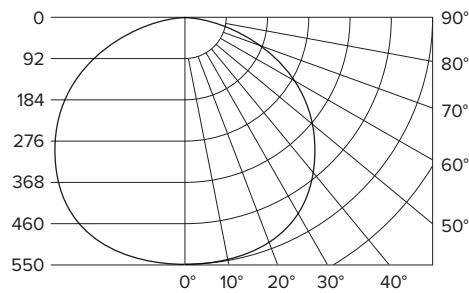

**SLIMFIT SERIES** DIMENSIONS

SLIMFIT 9"

SLIMFIT 12"

**SLIMFIT SERIES PHOTOMETRICS**

**SLIMFIT 9"**

<b>PART NUMBER</b>	SF9-3CCT-WH
<b>BEAM SPREAD</b>	113.4°
<b>LUMENS</b>	1277 Lm
<b>WATTAGE</b>	18W
<b>EFFICACY</b>	67.2 Lm/W
<b>CCT</b>	2700K / 3000K / 4000K
<b>CRI</b>	94.3

Foot Candles	Distance From Light	Beam Dia.
27.6	4'	12.2'
12.3	6'	18.3'
6.9	8'	24.4'
4.4	10'	30.4'
3.1	12'	36.5'
2.3	14'	42.6'

**SLIMFIT 12"**

<b>PART NUMBER</b>	SF12-3CCT-WH
<b>BEAM SPREAD</b>	114.1°
<b>LUMENS</b>	1350 Lm
<b>WATTAGE</b>	22W
<b>EFFICACY</b>	61.36 Lm/W
<b>CCT</b>	2700K / 3000K / 4000K
<b>CRI</b>	94