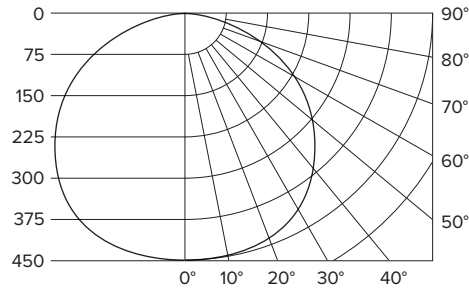

**SLIMFIT SERIES** DIMENSIONS

SLIMFIT 9"

SLIMFIT 12"

**SLIMFIT SERIES PHOTOMETRICS**

**SLIMFIT 9"**

<b>PART NUMBER</b>	SF9-3CCT-WH
<b>BEAM SPREAD</b>	113.4°
<b>LUMENS</b>	1277 Lm
<b>WATTAGE</b>	18W
<b>EFFICACY</b>	67.2 Lm/W
<b>CCT</b>	2700K / 3000K / 4000K
<b>CRI</b>	94.3

Foot Candles	Distance From Light	Beam Dia.
27.6	4'	12.2'
12.3	6'	18.3'
6.9	8'	24.4'
4.4	10'	30.4'
3.1	12'	36.5'
2.3	14'	42.6'

**SLIMFIT 12"**

<b>PART NUMBER</b>	SF12-3CCT-WH
<b>BEAM SPREAD</b>	114.1°
<b>LUMENS</b>	1350 Lm
<b>WATTAGE</b>	22W
<b>EFFICACY</b>	61.36 Lm/W
<b>CCT</b>	2700K / 3000K / 4000K
<b>CRI</b>	94