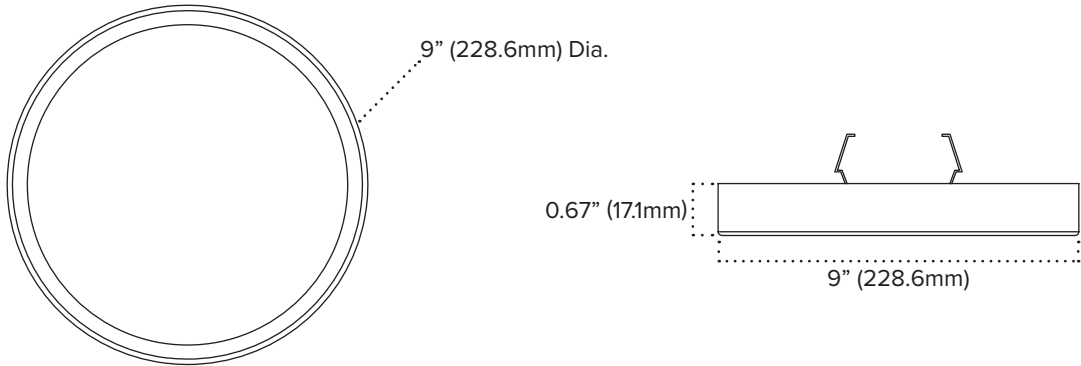

### SLIMFIT SERIES QUICK SPECS

<b>VOLTAGE</b>	120V AC / 60Hz
<b>WATTAGE</b>	18W / 22W
<b>LUMENS</b>	1100Lm / 1350Lm
<b>CCT OPTIONS</b>	2700K / 3000K / 4000K
<b>CRI</b>	90+
<b>DIMMING</b>	TRIAC / ELV (10 - 100%)
<b>BEAM ANGLE</b>	120°
<b>AMBIENT TEMP</b>	-25°C (-13°F) to 40°C (104°F)
<b>RATING</b>	cETLus Listed; Suitable for wet location
<b>RATED LIFE</b>	50,000 Hours

**SLIMFIT SERIES** DIMENSIONS

SLIMFIT 9"

SLIMFIT 12"

**SLIMFIT SERIES PHOTOMETRICS**

**SLIMFIT 9"**

<b>PART NUMBER</b>	SF9-3CCT-WH
<b>BEAM SPREAD</b>	113.4°
<b>LUMENS</b>	1277 Lm
<b>WATTAGE</b>	18W
<b>EFFICACY</b>	67.2 Lm/W
<b>CCT</b>	2700K / 3000K / 4000K
<b>CRI</b>	94.3