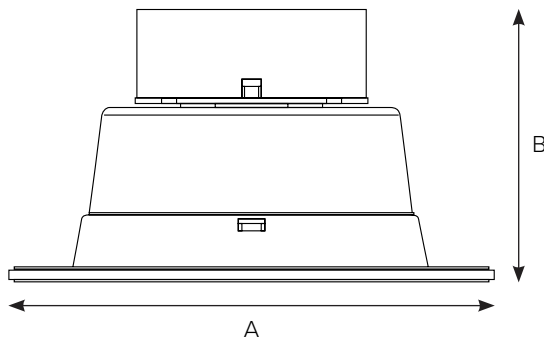

Applications

Bluetooth App Controlled RGB+TW for office, commercial, and home lighting

Technical Information

Size	6"	4"
Voltage	100-130V AC, 60Hz	
CCT	RGB + Tunable 2700K-6500K	
Series	SPK-DL6-RGBTW-WH	SPK-DL4-RGBTW-WH
Lumens	950Lm	720Lm
Wattage	13W	10.5W
CRI	90+	
Finish	White	
Inset	Baffle	
Beam Angle	100°	100°
Dimming	Bluetooth RGB+TW App control or SPK-CTRL-W-RGBTW*	
Operating Temp.	14°F to 104°F (-10°C to 40°C)	
Rating	cULus Listed; Type IC; Damp location; FCC; RoHS	
Rated Life	25,000 Hours	

*Not intended for use with a standard wall switch dimmer. Use only with Spektrum Smart App or handheld remote control (SPK-CTRL-W-RGBTW sold separately)

	A	B
SPK-DL6	7-3/8" (187mm)	6-1/2" (165mm)
SPK-DL4	5-9/32" (134mm)	4-15/16" (125mm)