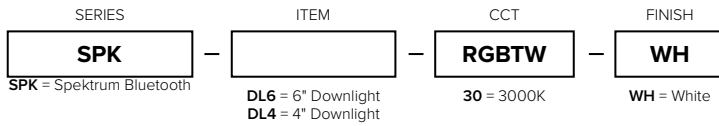

Ordering Information

**120V AC
RGB+TW
Bluetooth
Downlight**

Spektrum RGB+TW Downlights Include:
(1) Retrofit Bluetooth RGB+TW Downlight

Accessories

Image	Part Number	Description
	SPK-CTRL-W-RGBTW	RGB+TW Bluetooth Mesh Wall Plate + Handheld remote control
	SPK-HUB	Bluetooth Mesh Wifi Gateway - For use with voice activated virtual assistants - Amazon Alexa