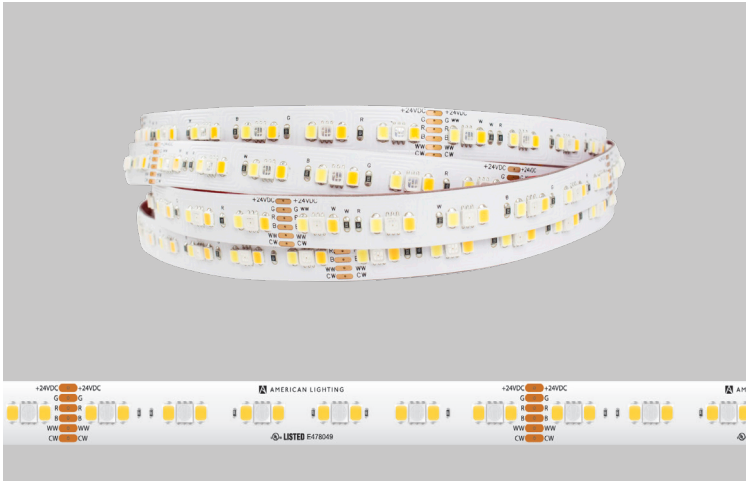

PROJECT: TYPE:

LOCATION: CAT:

Description

Economical and versatile tape light with RGB + Tunable White capable light output and run lengths up to 13.1ft available as a Bluetooth (app or remote) controlled 4M kit

Features

- Unjacketed (IP54) rating
- Includes 13.1ft of tape light, handheld + wall mount remote control, Bluetooth receiver, and plug-in power supply
- Linking accessories, controllers, receivers, power supplies, and extrusions are available for Trulux tape light (sold separately)

Mounting

Surface mount via attached 3M adhesive tape, mounting clips, or aluminum extrusions (sold separately)

Applications

Task or accent lighting, edge lighting, cabinetry, shelving, coves, staircases, toe kicks, railings, display cases

Technical Information

IP Rating	IP54
Voltage	24V DC
CCT	RGB + Tunable CCT 2700K-6000K
CRI	90+
Wattage	7W/ft
Lumens	up to 360Lm/ft
Max Run	13.1ft
Cutting	4"
Dimming	Trulux controllers or DMX control
LED Type	RGB, WW, and WH LEDs spaced every 0.66"
Operating Temp	-25°C (-13°F) to 40°C (104°F)
Rating	cULus Listed, dry location
Rated Life	50,000 Hours