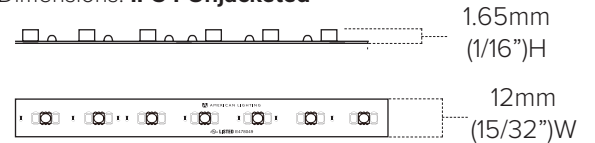

Technical Information

IP Rating	IP54
Voltage	24V DC
CCT	RGB + Tunable CCT 2700K-6000K
CRI	90+
Wattage	7W/ft
Lumens	up to 360Lm/ft
Max Run	13.1ft
Cutting	4"
Dimming	Trulux controllers or DMX control
LED Type	RGB, WW, and WH LEDs spaced every 0.66"
Operating Temp	-25°C (-13°F) to 40°C (104°F)
Rating	cULus Listed, dry location
Rated Life	50,000 Hours

Dimensions: **IP54 Unjacketed**

Spektrum Bluetooth Lighting Control App