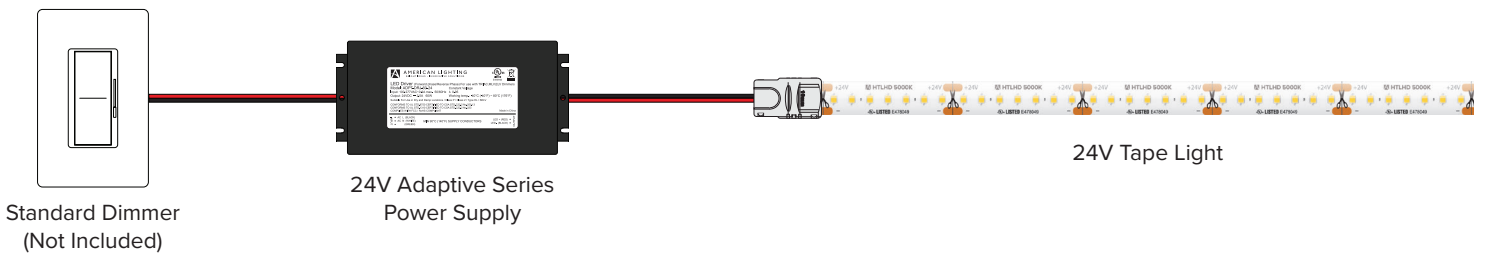

STLHD PROKIT QUICK SET-UP