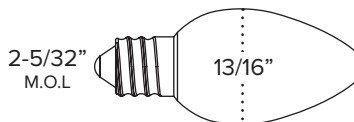

INCANDESCENT C9

- Double-dipped bulbs for true, long lasting color
- E17 Intermediate base with transparent glass lens
- Dimmable with most incandescent dimmers
- Extra filament for increased longevity
- 130V AC Operation - 7W per bulb - 3,000 hour rating
- Suitable for indoor and outdoor use