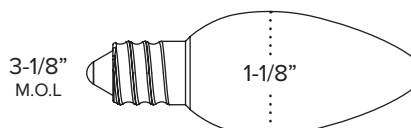

LIGHT STRING

STINGERS & REELS

ACCESSORIES

DECORATIVE BULBS

LINEAR LIGHTING

SPECIALTY LIGHTING

ARCHITECTURAL