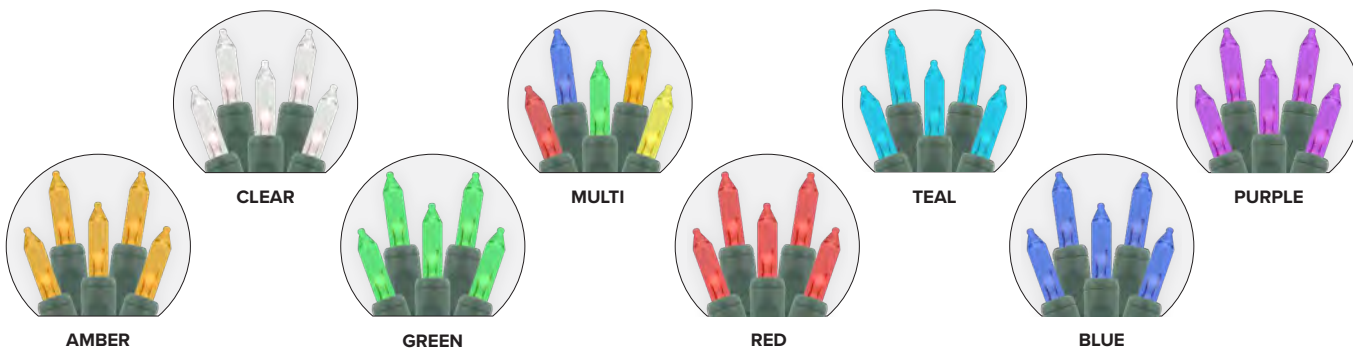

# INCANDESCENT MINI

## Commercial Incandescent Light String

Our standard mini lights offer superior quality at affordable prices making them the ideal choice for a variety of lighting projects. Featuring your traditional clear lens as well as colored bulb options, create the perfect canvas for all your lighting needs with sophisticated ambiance for any event or special occasion.

### FEATURES

- Super bright lamps with snap-lock sockets
- If one bulb fails, the rest stay lit
- Connect up to 210 watts to one plug with no additional accessories required
- Heavy duty plastic snap-lock sockets on 22AWG
- Copper wire; 2-blade socket with fused stacked plug (3 amp, replaceable fuse)
- UL Listed for indoor and outdoor use

### STANDARD INCANDESCENT MINI ORDERING INFORMATION

ITEM NUMBER	COLOR	LENGTH	WATTAGE	LED COUNT	SPACING	MAX RUN	WIRE
XE50/6-G-AM	Amber	25ft	21.5W / String	50 / String	6"	210W / 9 Strings	Green
XE50/6-G-CL	Clear	25ft	21.5W / String	50 / String	6"	210W / 9 Strings	Green
XE50/6-G-GR	Green	25ft	21.5W / String	50 / String	6"	210W / 9 Strings	Green
XE50/6-G-MU	Multi Color	25ft	21.5W / String	50 / String	6"	210W / 9 Strings	Green
XE50/6-G-RE	Red	25ft	21.5W / String	50 / String	6"	210W / 9 Strings	Green
XE50/6-G-TE	Teal	25ft	21.5W / String	50 / String	6"	210W / 9 Strings	Green
XE100/6-G-BL	Blue	50ft	43W / String	100 / String	6"	210W / 4 Strings	Green
XE100/6-G-CL	Clear	50ft	43W / String	100 / String	6"	210W / 4 Strings	Green
XE100/6-G-GR	Green	50ft	43W / String	100 / String	6"	210W / 4 Strings	Green
XE100/6-G-MU	Multi Color	50ft	43W / String	100 / String	6"	210W / 4 Strings	Green
XE100/6-G-PU	Purple	50ft	43W / String	100 / String	6"	210W / 4 Strings	Green
XE100/6-G-RE	Red	50ft	43W / String	100 / String	6"	210W / 4 Strings	Green