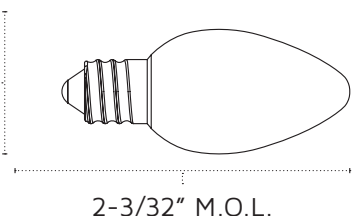

Specifications

Input voltage	130V AC, 60Hz
Colors	Color Changing
Wattage	0.55W (C7 & C9)
Base	E12 (C7) / E17 (C9)
Rating	cETLus Listed, CSA Certified, Indoor/outdoor
Rated Life	50,000 hours
Dimensions	C7: 2-3/32" M.O.L. x 13/16" Dia. C9: 3-1/8" M.O.L. x 1-3/32" Dia.

*Color Changing bulbs are not intended to be used on the same string as non-color changing bulbs.

13/16" Dia.

2-3/32" M.O.L.

LED C7 BULBS

PART NUMBER COLOR

NEW

Faceted Lens • 0.55W • E12 Base

NC7-LED-RGB