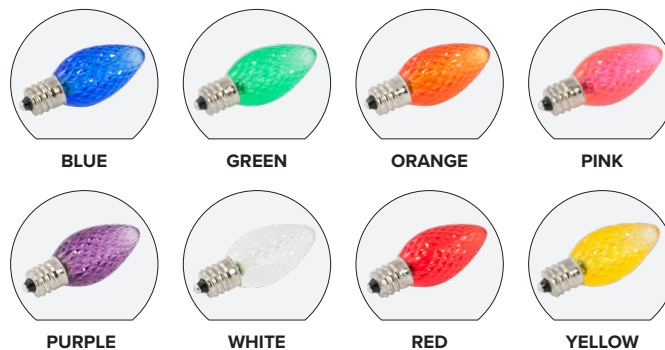

PREMIUM C7

Dimmable LED C7 Bulbs

Premium C7 bulbs feature SMD LED technology and are the perfect complement to your holiday lights! SMD technology produces bulbs that are bright and last longer while still maintaining exceptional durability and energy efficiency. Cast a vivid glow across your roof, along a fence or down the driveway to create a festive holiday light display.

FEATURES

- Premium SMD powered LED C7 Bulb
- E12 Candelabra base with durable plastic lens
- Available in Faceted, Transparent, and Opaque versions
- Dimmable with most CL and LED dimmers
- 120V AC Operation - 0.8W per bulb - 15,000 hour rating
- UL Listed and CSAUs for indoor and outdoor locations

PREMIUM C7 BULB ORDERING INFORMATION

ITEM NUMBER	COLOR	STYLE	QTY
NC7D-LED-BL	Blue	Faceted	25
NC7D-LED-GR	Green	Faceted	25
NC7D-LED-OR	Orange	Faceted	25
NC7D-LED-PI	Pink	Faceted	25
NC7D-LED-PU	Purple	Faceted	25
NC7D-LED-PW	Pure White	Faceted	25
NC7D-LED-RE	Red	Faceted	25
NC7D-LED-WW	Warm White	Faceted	25
NC7D-LED-YE	Yellow	Faceted	25
NC7D-LED-ASST	Assorted*	Faceted	25
NC7DT-LED-PW	Pure White	Twinkle Faceted	25
NC7DT-LED-WW	Warm White	Twinkle Faceted	25
NC7D-LEDS-BL	Blue	Transparent	25
NC7D-LEDS-GR	Green	Transparent	25
NC7D-LEDS-OR	Orange	Transparent	25
NC7D-LEDS-PI	Pink	Transparent	25
NC7D-LEDS-PU	Purple	Transparent	25
NC7D-LEDS-PW	Pure White	Transparent	25
NC7D-LEDS-RE	Red	Transparent	25
NC7D-LEDS-WW	Warm White	Transparent	25
NC7D-LEDS-YE	Yellow	Transparent	25
NC7D-LEDS-ASST	Assorted*	Transparent	25
NC7D-LEDCS-BL	Blue	Opaque	25
NC7D-LEDCS-GR	Green	Opaque	25
NC7D-LEDCS-OR	Orange	Opaque	25
NC7D-LEDCS-PW	Pure White	Opaque	25
NC7D-LEDCS-RE	Red	Opaque	25
NC7D-LEDCS-WW	Warm White	Opaque	25
NC7D-LEDCS-ASST	Assorted*	Opaque	25

* (ASST) Assorted = (5) of each color: Blue, Green, Orange, Red, and Warm White

FACETED C7

TRANSPARENT C7

OPAQUE C7

LIGHT STRING

STINGERS & REELS

ACCESSORIES

DECORATIVE BULBS