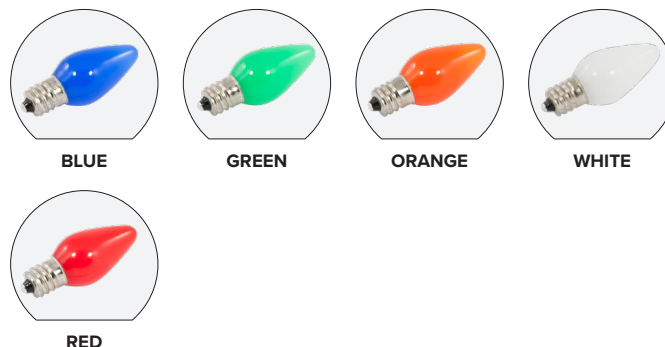

PREMIUM C7

Dimmable LED C7 Bulbs

Premium C7 bulbs feature SMD LED technology and are the perfect complement to your holiday lights! SMD technology produces bulbs that are bright and last longer while still maintaining exceptional durability and energy efficiency. Cast a vivid glow across your roof, along a fence or down the driveway to create a festive holiday light display.

FEATURES

- Premium SMD powered LED C7 Bulb
- E12 Candelabra base with durable plastic lens
- Available in Faceted, Transparent, and Opaque versions
- Dimmable with most CL and LED dimmers
- 120V AC Operation - 0.8W per bulb - 15,000 hour rating
- UL Listed and CSAUs for indoor and outdoor locations

PREMIUM C7 BULB ORDERING INFORMATION

ITEM NUMBER	COLOR	STYLE	QTY
NC7D-LED-BL	Blue	Faceted	25
NC7D-LED-GR	Green	Faceted	25
NC7D-LED-OR	Orange	Faceted	25
NC7D-LED-PI	Pink	Faceted	25
NC7D-LED-PU	Purple	Faceted	25
NC7D-LED-PW	Pure White	Faceted	25
NC7D-LED-RE	Red	Faceted	25
NC7D-LED-WW	Warm White	Faceted	25
NC7D-LED-YE	Yellow	Faceted	25
NC7D-LED-ASST	Assorted*	Faceted	25
NC7DT-LED-PW	Pure White	Twinkle Faceted	25
NC7DT-LED-WW	Warm White	Twinkle Faceted	25
NC7D-LEDS-BL	Blue	Transparent	25
NC7D-LEDS-GR	Green	Transparent	25
NC7D-LEDS-OR	Orange	Transparent	25
NC7D-LEDS-PI	Pink	Transparent	25
NC7D-LEDS-PU	Purple	Transparent	25
NC7D-LEDS-PW	Pure White	Transparent	25
NC7D-LEDS-RE	Red	Transparent	25
NC7D-LEDS-WW	Warm White	Transparent	25
NC7D-LEDS-YE	Yellow	Transparent	25
NC7D-LEDS-ASST	Assorted*	Transparent	25
NC7D-LEDCS-BL	Blue	Opaque	25
NC7D-LEDCS-GR	Green	Opaque	25
NC7D-LEDCS-OR	Orange	Opaque	25
NC7D-LEDCS-PW	Pure White	Opaque	25
NC7D-LEDCS-RE	Red	Opaque	25
NC7D-LEDCS-WW	Warm White	Opaque	25
NC7D-LEDCS-ASST	Assorted*	Opaque	25

* (ASST) Assorted = (5) of each color: Blue, Green, Orange, Red, and Warm White

FACETED C7

TRANSPARENT C7

OPAQUE C7

LIGHT STRING

STINGERS & REELS

ACCESSORIES

DECORATIVE BULBS