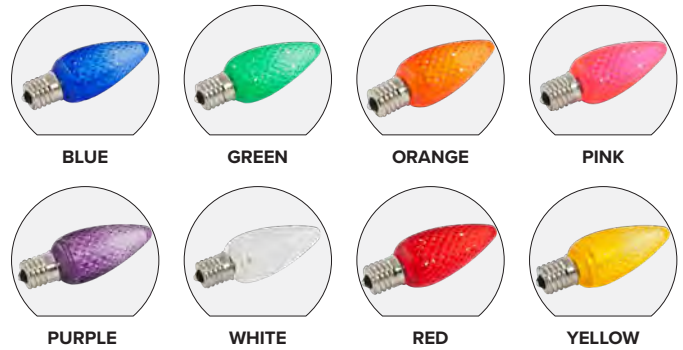

PREMIUM C9

Dimmable LED C9 Bulbs

Premium C9 bulbs feature SMD LED technology and are the perfect complement to your holiday lights! SMD technology produces bulbs that are bright and last longer while still maintaining exceptional durability and energy efficiency. Cast a vivid glow across your roof, along a fence or down the driveway to create a festive holiday light display.

FEATURES

- Premium SMD powered LED C9 Bulb
- E17 Intermediate base with durable plastic lens
- Available in Faceted, Transparent, and Opaque versions
- Dimmable with most CL and LED dimmers
- 120V AC Operation - 0.8W per bulb - 15,000 hour rating
- UL Listed and CSAus for indoor and outdoor locations

FACETED

TRANSPARENT

PREMIUM C9 BULB ORDERING INFORMATION

ITEM NUMBER	COLOR	STYLE	QTY
NC9D-LED-BL	Blue	Faceted	25
NC9D-LED-GR	Green	Faceted	25
NC9D-LED-OR	Orange	Faceted	25
NC9D-LED-PI	Pink	Faceted	25
NC9D-LED-PU	Purple	Faceted	25
NC9D-LED-PW	Pure White	Faceted	25
NC9D-LED-RE	Red	Faceted	25
NC9D-LED-WW	Warm White	Faceted	25
NC9D-LED-YE	Yellow	Faceted	25
NC9D-LED-ASST	Assorted*	Faceted	25
NC9DT-LED-PW	Pure White	Twinkle Faceted	25
NC9DT-LED-WW	Warm White	Twinkle Faceted	25
NC9D-LEDS-BL	Blue	Transparent	25
NC9D-LEDS-GR	Green	Transparent	25
NC9D-LEDS-OR	Orange	Transparent	25
NC9D-LEDS-PI	Pink	Transparent	25
NC9D-LEDS-PU	Purple	Transparent	25
NC9D-LEDS-PW	Pure White	Transparent	25
NC9D-LEDS-RE	Red	Transparent	25
NC9D-LEDS-WW	Warm White	Transparent	25
NC9D-LEDS-YE	Yellow	Transparent	25
NC9D-LEDS-ASST	Assorted*	Transparent	25
NC9D-LEDCS-BL	Blue	Opaque	25
NC9D-LEDCS-GR	Green	Opaque	25
NC9D-LEDCS-OR	Orange	Opaque	25
NC9D-LEDCS-PW	Pure White	Opaque	25
NC9D-LEDCS-RE	Red	Opaque	25
NC9D-LEDCS-WW	Warm White	Opaque	25
NC9D-LEDCS-ASST	Assorted*	Opaque	25

* (ASST) Assorted = (5) of each color: Blue, Green, Orange, Red, and Warm White

FACETED C9

TRANSPARENT C9

OPAQUE C9

LIGHT STRING

STRINGERS & REELS

ACCESSORIES

DECORATIVE BULBS