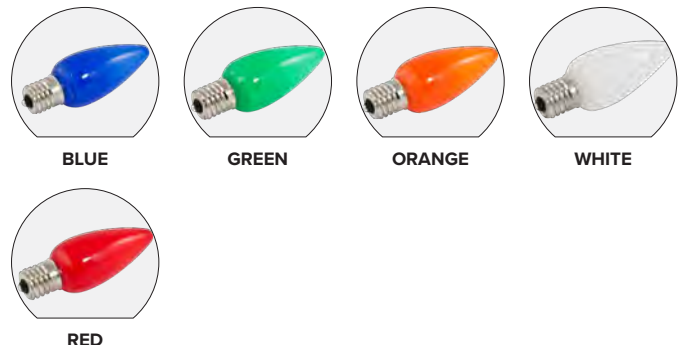

FEATURES

- Premium SMD powered LED C9 Bulb
- E17 Intermediate base with durable plastic lens
- Available in Faceted, Transparent, and Opaque versions
- Dimmable with most CL and LED dimmers
- 120V AC Operation - 0.8W per bulb - 15,000 hour rating
- UL Listed and CSAus for indoor and outdoor locations

FACETED

TRANSPARENT

PREMIUM C9 BULB ORDERING INFORMATION

ITEM NUMBER	COLOR	STYLE	QTY
NC9D-LED-BL	Blue	Faceted	25
NC9D-LED-GR	Green	Faceted	25
NC9D-LED-OR	Orange	Faceted	25
NC9D-LED-PI	Pink	Faceted	25
NC9D-LED-PU	Purple	Faceted	25
NC9D-LED-PW	Pure White	Faceted	25
NC9D-LED-RE	Red	Faceted	25
NC9D-LED-WW	Warm White	Faceted	25
NC9D-LED-YE	Yellow	Faceted	25
NC9D-LED-ASST	Assorted*	Faceted	25
NC9DT-LED-PW	Pure White	Twinkle Faceted	25
NC9DT-LED-WW	Warm White	Twinkle Faceted	25
NC9D-LEDS-BL	Blue	Transparent	25
NC9D-LEDS-GR	Green	Transparent	25
NC9D-LEDS-OR	Orange	Transparent	25
NC9D-LEDS-PI	Pink	Transparent	25
NC9D-LEDS-PU	Purple	Transparent	25
NC9D-LEDS-PW	Pure White	Transparent	25
NC9D-LEDS-RE	Red	Transparent	25
NC9D-LEDS-WW	Warm White	Transparent	25
NC9D-LEDS-YE	Yellow	Transparent	25
NC9D-LEDS-ASST	Assorted*	Transparent	25
NC9D-LEDCS-BL	Blue	Opaque	25
NC9D-LEDCS-GR	Green	Opaque	25
NC9D-LEDCS-OR	Orange	Opaque	25
NC9D-LEDCS-PW	Pure White	Opaque	25
NC9D-LEDCS-RE	Red	Opaque	25
NC9D-LEDCS-WW	Warm White	Opaque	25
NC9D-LEDCS-ASST	Assorted*	Opaque	25

* (ASST) Assorted = (5) of each color: Blue, Green, Orange, Red, and Warm White

FACETED C9

TRANSPARENT C9

OPAQUE C9

LIGHT STRING

STRINGERS & REELS

ACCESSORIES

DECORATIVE BULBS