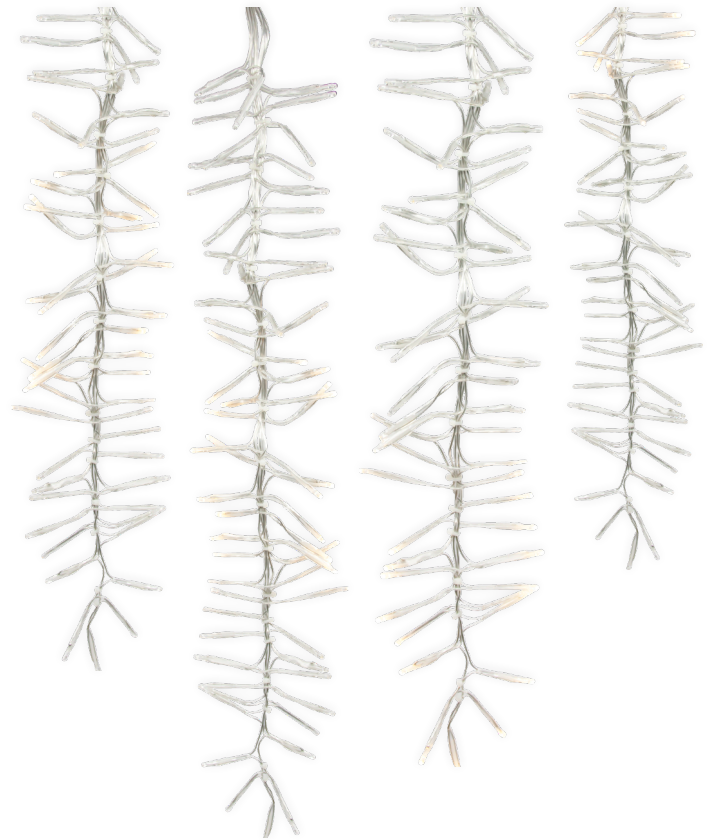

SNOWFALL LIGHT

Snowfall Light

- Create the look of falling snow with randomly chasing LED light strings that are designed to dangle from tree branches or other areas
- Small lens LEDs arrayed in a ladder like pattern create snowflake pinpoints for a more realistic look
- Snowfall light drops constructed of stranded aluminum wire with clear jacket and clear PVC supports
- Build a unique Snowfall light string using varying drop lengths (from 0.5m to 3m) of snowfall light attached to a wire harness (1m, 60cm, or 30cm spacing)

SNOWFALL LIGHT

PART NUMBER COLOR

0.5M (1.64ft) Drop Length • 1.2W per drop • 64 LEDs

LED-SNOW-.5M-PW PURE WHITE
LED-SNOW-.5M-WW WARM WHITE

1M (3.28ft) Drop Length • 2.4W per drop • 128 LEDs

LED-SNOW-1M-PW PURE WHITE
LED-SNOW-1M-WW WARM WHITE

1.5M (4.92ft) Drop Length • 2.4W per drop • 128 LEDs

LED-SNOW-1.5M-PW PURE WHITE
LED-SNOW-1.5M-WW WARM WHITE

2M (6.56ft) Drop Length • 3.6W per drop • 192 LEDs

LED-SNOW-2M-PW PURE WHITE
LED-SNOW-2M-WW WARM WHITE

2.5M (8.2ft) Drop Length • 3.6W per drop • 192 LEDs

LED-SNOW-2.5M-PW PURE WHITE
LED-SNOW-2.5M-WW WARM WHITE

3M (9.84ft) Drop Length • 4.8W per drop • 256 LEDs

LED-SNOW-3M-PW PURE WHITE
LED-SNOW-3M-WW WARM WHITE