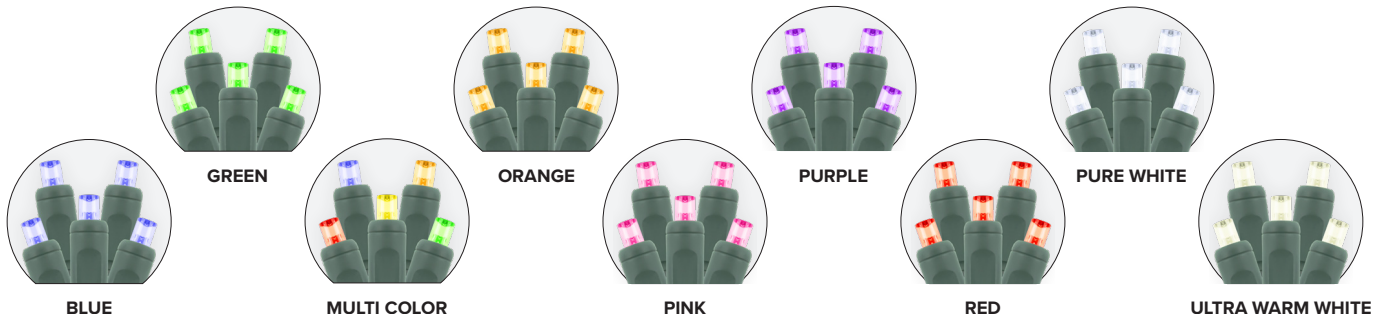

STANDARD 5MM

Commercial Standard LED Light String

The standard 5mm light strings are ideal for holiday decoration of trees, shrubs, wreaths, garland, and many other special events. Designed with a concave lens, these wide angle bulbs are 25% brighter than standard-shaped light strings and shine equally brilliant from any viewing angle.

FEATURES

- Up to 90% energy savings over conventional incandescent light string
- Standard plug and socket power connection
- Inter-connectable up to 210W
- Pre-assembled, durable plastic sockets with fused stacked plug
- 36,000 hours rated life
- UL Listed for indoor and outdoor use
- 1 Year Warranty